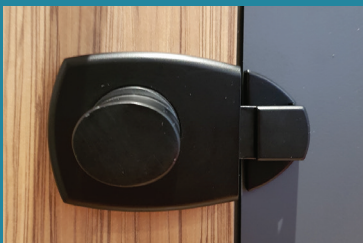

## CLEAR ANODISED ALUMINIUM, SATIN FINISH

LOCKSET

AMBULANT LOCKSET

LIFT OFF SPRING HINGE

INDICATOR

DOOR BUMPER

COAT HOOK

## BLACK ENAMEL COATED, SATIN FINISH

LOCKSET

AMBULANT LOCKSET

LIFT OFF SPRING HINGE

INDICATOR

DOOR BUMPER

COAT HOOK