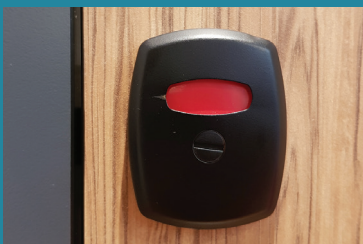

## CLEAR ANODISED ALUMINIUM, SATIN FINISH

LOCKSET

AMBULANT LOCKSET

LIFT OFF SPRING HINGE

INDICATOR

DOOR BUMPER

COAT HOOK

## BLACK ENAMEL COATED, SATIN FINISH

LOCKSET

AMBULANT LOCKSET

LIFT OFF SPRING HINGE

INDICATOR

DOOR BUMPER

COAT HOOK