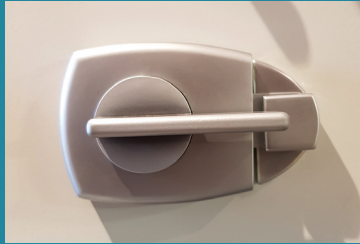

## CLEAR ANODISED ALUMINIUM, SATIN FINISH

LOCKSET

AMBULANT LOCKSET

LIFT OFF SPRING HINGE

INDICATOR

DOOR BUMPER

COAT HOOK

## BLACK ENAMEL COATED, SATIN FINISH

LOCKSET

AMBULANT LOCKSET

LIFT OFF SPRING HINGE

INDICATOR

DOOR BUMPER

COAT HOOK