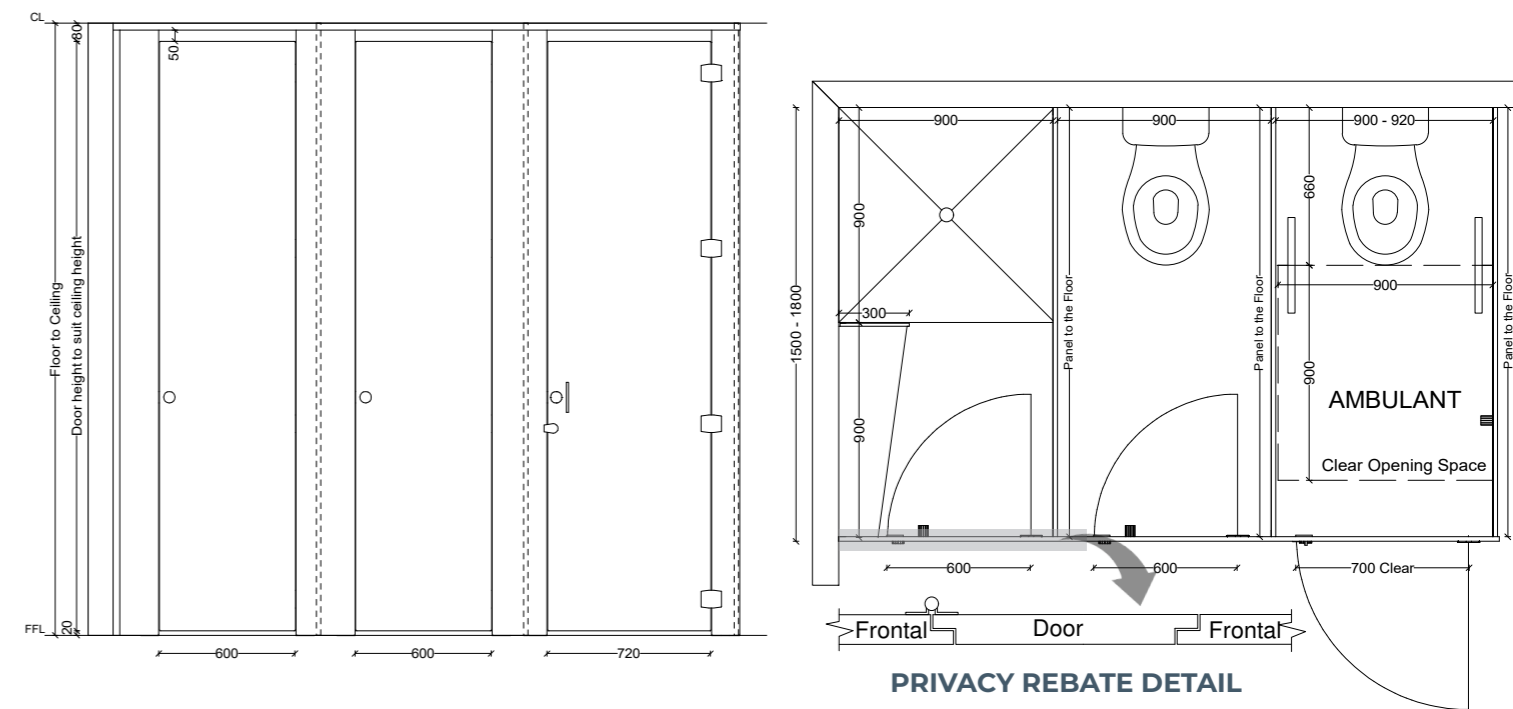

Rebated Doors / Full Height / Floor to Ceiling  
 For maximum privacy, minimal clearances,  
 ideal for unisex toilets and changing rooms.

TOILET & SHOWER  
 CUBICLES

FULL HEIGHT  
 FLOOR TO CEILING

REBATED DOORS  
 INCLUDED

13MM  
 COMPACT LAMINATE

PINNED DIRECTLY  
 TO FLOOR

AQUA SERIES  
 DOOR HARDWARE

BOLT THROUGH  
 DOOR HARDWARE  
 OPTION AVAILABLE

POWDER COATING  
 OPTION AVAILABLE

### >> STANDARD SPECIFICATIONS

- Overall Height - max. 2700mm
- Overall Depth
- Frontal Panels - width: min. 150mm / height: max. 2700mm
- Overall Divisional Panels Height - max. 2700mm, panel join required
- Overall Door Height - min. 10mm floor clearance / 80mm clearance from ceiling
- Standard Door Width
- Ambulant Doors Opening - require min. clearance as per AS1428.1