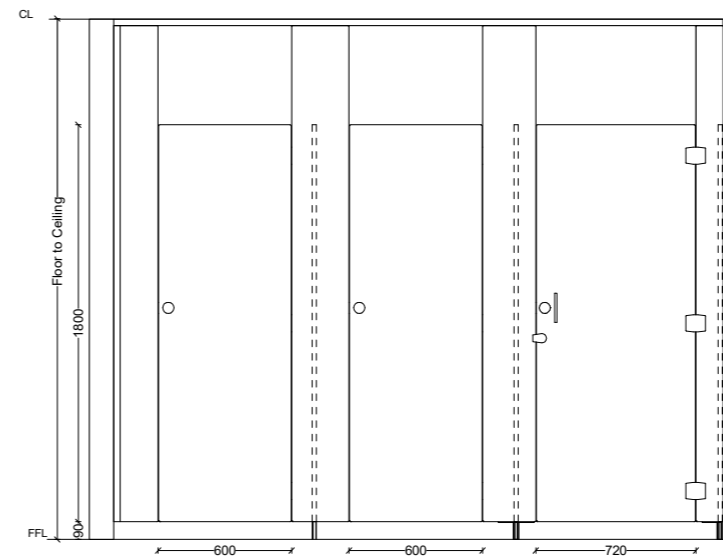

“ Set Back Pedestal Mounted / Overhead Braced
Easy to clean and maintain, another option of a floating system.”

TOILET & SHOWER
CUBICLES

**SET BACK
PEDESTAL MOUNTED
OVERHEAD BRACED**

13MM
COMPACT LAMINATE

18MM / 32MM
MR BOARD

AQUA SERIES
DOOR HARDWARE

REBATED DOOR
OPTION AVAILABLE

BOLT THROUGH
DOOR HARDWARE
OPTION AVAILABLE

POWDER COATING
OPTION AVAILABLE

AQUALOO CAPITAL

>> STANDARD SPECIFICATIONS

- Overall Height - max. 2700mm
- Overall Depth
- Frontal Panels - with 90mm floor clearance width: min. 200mm / max. 450mm
- Overall Divisional Panels Height - with 90mm floor clearance
- Overall Door Height - with 90mm floor clearance
- Standard Door Width
- Ambulant Doors Opening - require min. clearance as per AS1428.1

To Match Ceiling Height

1500mm - 1800mm

To Match Ceiling Height

1890mm

1890mm

600mm

700mm