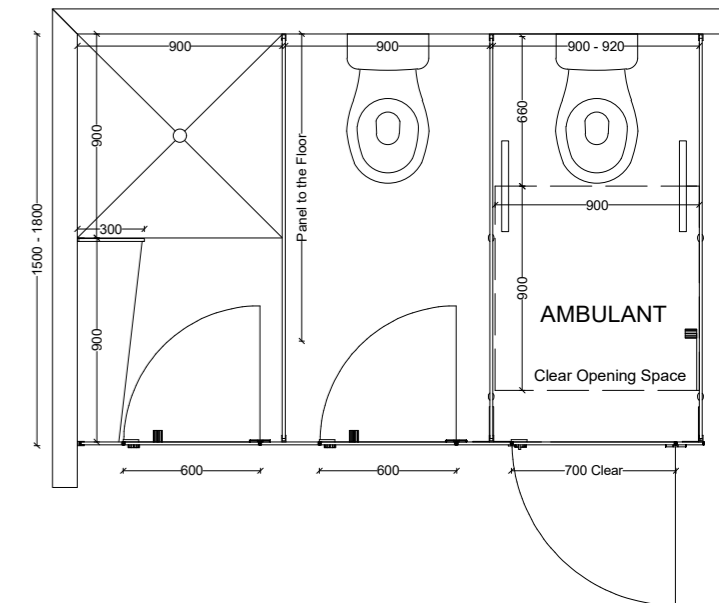

“ Set Back Pedestal Mounted / Overhead Braced
Easy to clean and maintain, another option of a floating system.”

TOILET & SHOWER
CUBICLES

**SET BACK
PEDESTAL MOUNTED
OVERHEAD BRACED**

13MM
COMPACT LAMINATE

18MM / 32MM
MR BOARD

AQUA SERIES
DOOR HARDWARE

REBATED DOOR
OPTION AVAILABLE

BOLT THROUGH
DOOR HARDWARE
OPTION AVAILABLE

POWDER COATING
OPTION AVAILABLE

AQUALOO CAPITAL

>> STANDARD SPECIFICATIONS

- Overall Height - max. 2700mm
- Overall Depth
- Frontal Panels - with 90mm floor clearance width: min. 200mm / max. 450mm
- Overall Divisional Panels Height - with 90mm floor clearance
- Overall Door Height - with 90mm floor clearance
- Standard Door Width
- Ambulant Doors Opening - require min. clearance as per AS1428.1

To Match Ceiling Height

1500mm - 1800mm

To Match Ceiling Height

1890mm

1890mm

600mm

700mm