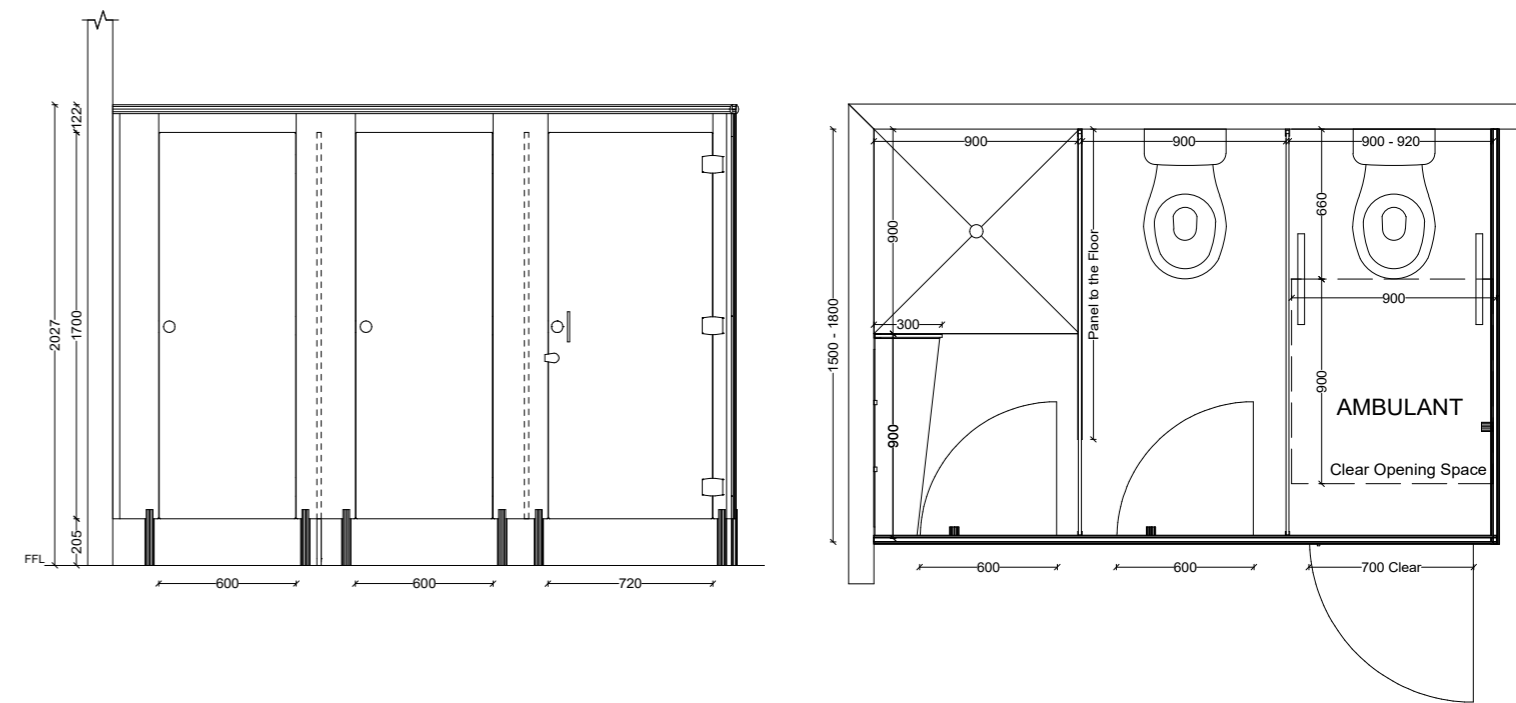

TOILET & SHOWER
CUBICLES

**PEDESTAL MOUNTED
OVERHEAD BRACED**

13MM
COMPACT LAMINATE

18MM / 32MM
MR BOARD

AQUA SERIES
DOOR HARDWARE

REBATED DOOR
OPTION AVAILABLE

BOLT THROUGH
DOOR HARDWARE
OPTION AVAILABLE

POWDER COATING
OPTION AVAILABLE

AQUALOO CONTEMPORARY

>> STANDARD SPECIFICATIONS

- Overall Height
- Overall Depth
- Frontal Panels - with 205mm floor clearance, width: min. 150mm
- Overall Divisional Panels Height - with 205mm floor clearance
- Overall Door Height - with 205mm floor clearance
- Standard Door Width
- Ambulant Doors Opening - require min. clearance as per AS1428.1

Overall Height	2027mm
Overall Depth	1500mm - 1800mm
Frontal Panels - with 205mm floor clearance, width: min. 150mm	2027mm
Overall Divisional Panels Height - with 205mm floor clearance	1905mm
Overall Door Height - with 205mm floor clearance	1905mm
Standard Door Width	600mm
Ambulant Doors Opening - require min. clearance as per AS1428.1	700mm