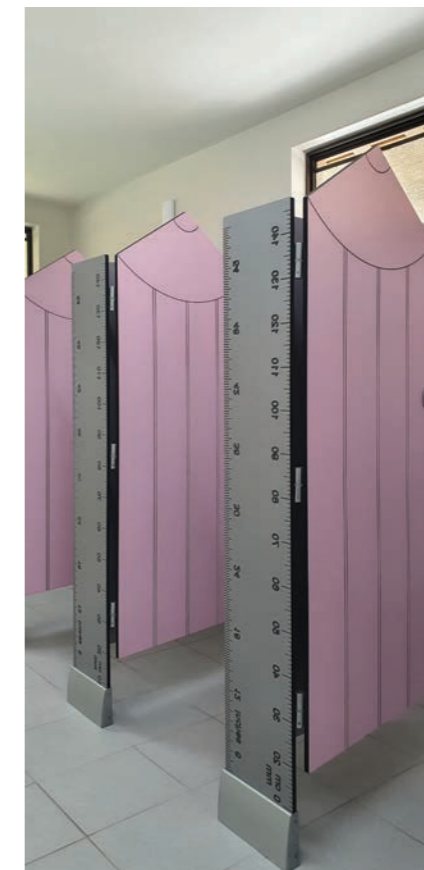

“

Using simple shapes and routing, customised kindy cubicles and modesty panels create fun environments for schools, early learning centres and childcares.

SKIRT MOUNTED

SHAPED DOORS

DIVISION PANELS

PINNED TO THE FLOOR

ROUTED PANELS

CUSTOM PANELS