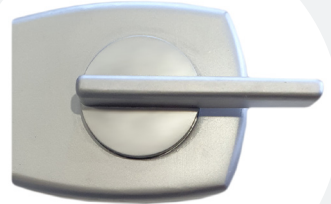

AQUA SERIES

DOOR HARDWARE

INDICATOR

LOCKSET

AMBULANT
LOCKSET

LIFT OFF SPRING
HINGE

DOOR
BUMPER

COAT HOOK

INDICATOR

LOCKSET

AMBULANT
LOCKSET

LIFT OFF SPRING
HINGE

DOOR
BUMPER

COAT HOOK