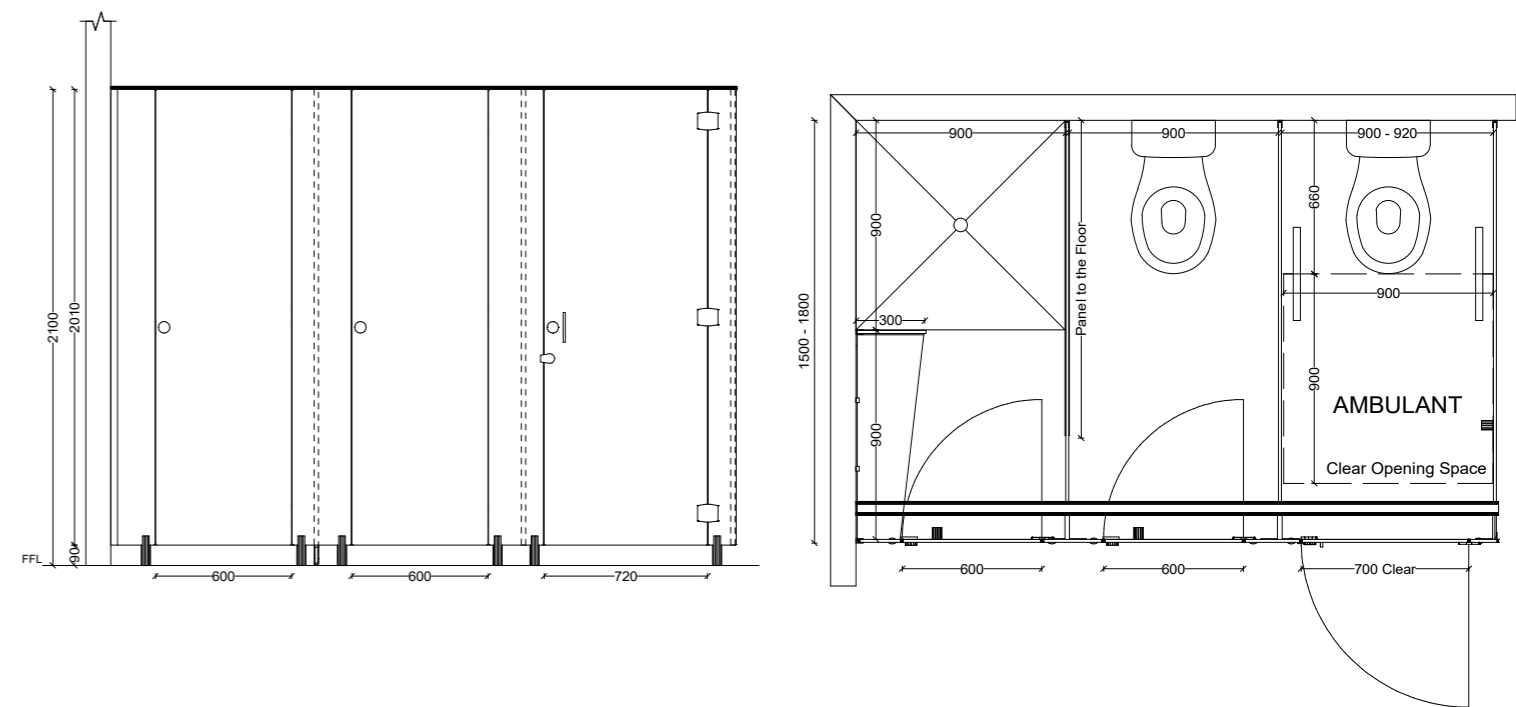

“

**Pedestal Mounted / Set Back Overhead Braced**  
**Simple design with a touch of elegance,**  
**recommended for medium to low environments.**

TOILET & SHOWER  
 CUBICLES

**PEDESTAL MOUNTED  
 SET BACK  
 OVERHEAD BRACED**

13MM  
 COMPACT LAMINATE

18MM / 32MM  
 MR BOARD

AQUA SERIES  
 DOOR HARDWARE

REBATED DOOR  
 OPTION AVAILABLE

BOLT THROUGH  
 DOOR HARDWARE  
 OPTION AVAILABLE

POWDER COATING  
 OPTION AVAILABLE

### >> STANDARD SPECIFICATIONS

- Overall Height
- Overall Depth
- Frontal Panels - with 90mm floor clearance width: min. 200mm / max. 450mm
- Overall Divisional Panels Height - with 90mm floor clearance
- Overall Door Height - with 90mm floor clearance
- Standard Door Width
- Ambulant Doors Opening - require min. clearance as per AS1428.1

Overall Height	2100mm
Overall Depth	1500mm - 1800mm
Frontal Panels - with 90mm floor clearance width: min. 200mm / max. 450mm	2100mm
Overall Divisional Panels Height - with 90mm floor clearance	2100mm
Overall Door Height - with 90mm floor clearance	2100mm
Standard Door Width	600mm
Ambulant Doors Opening - require min. clearance as per AS1428.1	700mm