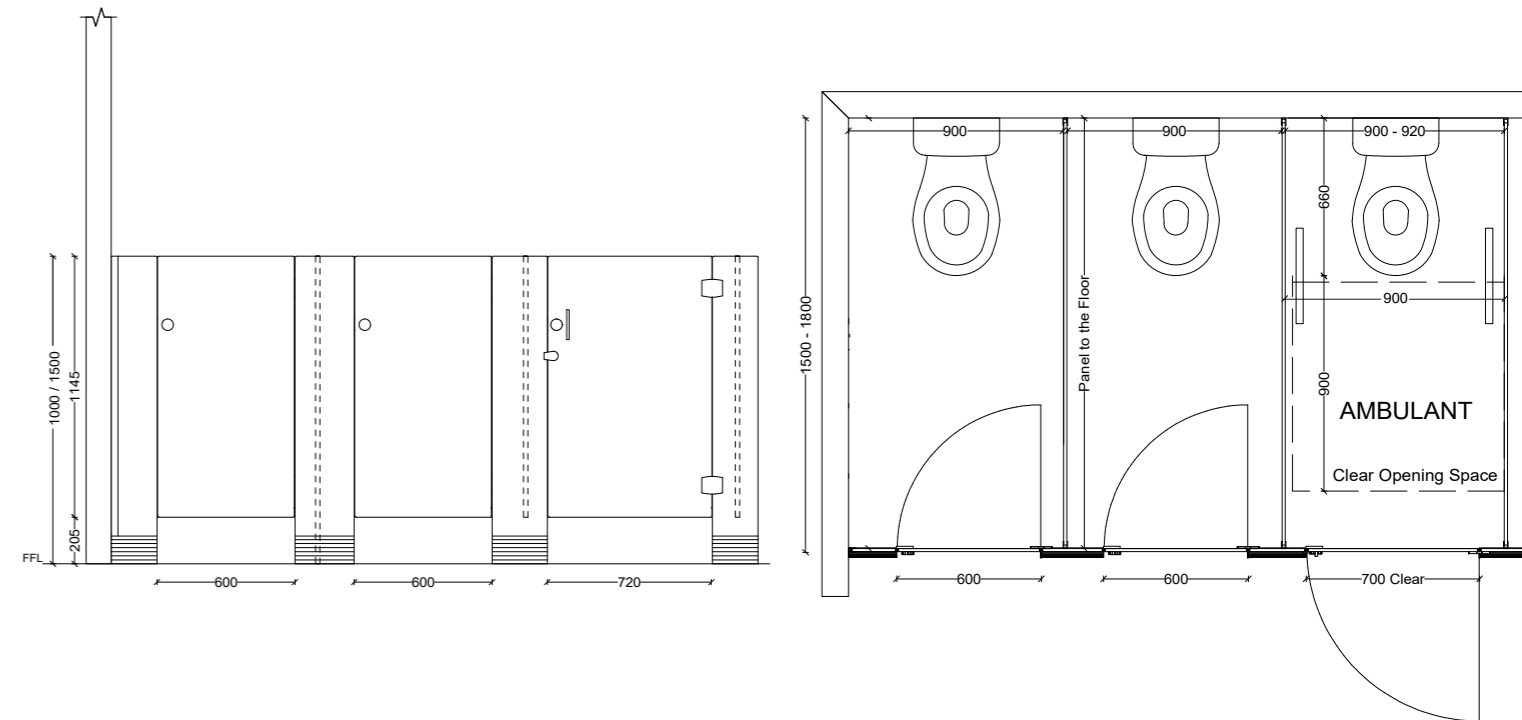

TOILET & SHOWER
CUBICLES

SKIRT MOUNTED

13MM
COMPACT LAMINATE

18MM / 32MM
MR BOARD

AQUA SERIES
DOOR HARDWARE

REBATED DOOR
OPTION AVAILABLE

BOLT THROUGH
DOOR HARDWARE
OPTION AVAILABLE

POWDER COATING
OPTION AVAILABLE

AQUALOO KINDY

>> STANDARD SPECIFICATIONS

• Overall Height	1000mm - 1500mm
• Overall Depth	1500mm - 1800mm
• Frontal Panels - width: min. 150mm / max. 450mm	1000mm - 1500mm
• Overall Divisional Panels Height - with 205mm floor clearance	750mm - 1295mm
• Overall Door Height - with 205mm floor clearance	750mm - 1295mm
• Standard Door Width	600mm
• Ambulant Doors Opening - require min. clearance as per AS1428.1	700mm