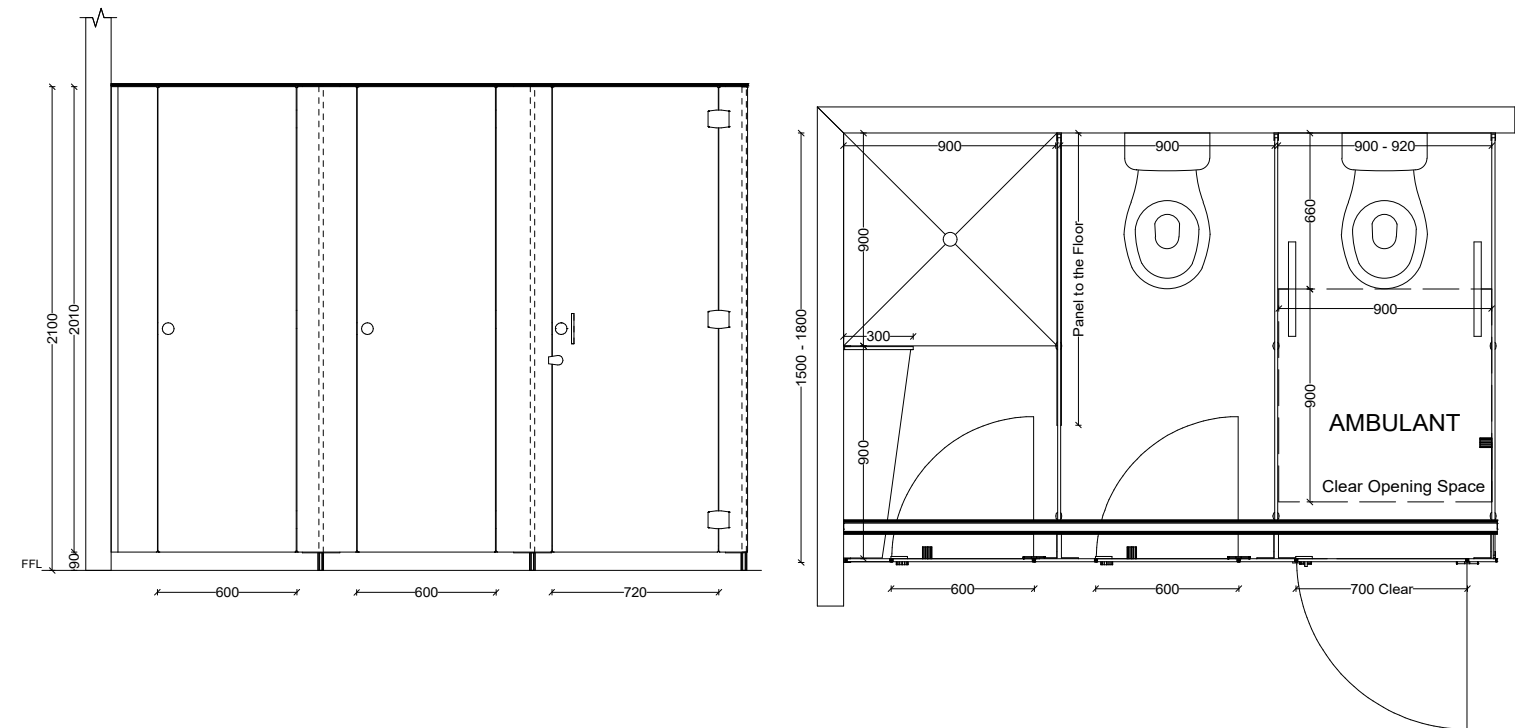

Set Back Overhead Braced & Pedestal Mounted  
Clean lines with the appearances of a streamline,  
floating cubicle system.

TOILET & SHOWER  
CUBICLES

**SET BACK  
OVERHEAD BRACED  
PEDESTAL MOUNTED**

13MM  
COMPACT LAMINATE

## AQUALOO LATITUDE

### >> STANDARD SPECIFICATIONS

- Overall Height
- Overall Depth
- Frontal Panels - with 90mm floor clearance width: min. 200mm / max. 450mm
- Overall Divisional Panels Height - with 90mm floor clearance
- Overall Door Height - with 90mm floor clearance
- Standard Door Width
- Ambulant Doors Opening - require min. clearance as per AS1428.1

Overall Height	2100mm
Overall Depth	1500mm - 1800mm
Frontal Panels - with 90mm floor clearance width: min. 200mm / max. 450mm	2100mm
Overall Divisional Panels Height - with 90mm floor clearance	2100mm
Overall Door Height - with 90mm floor clearance	2100mm
Standard Door Width	600mm
Ambulant Doors Opening - require min. clearance as per AS1428.1	700mm