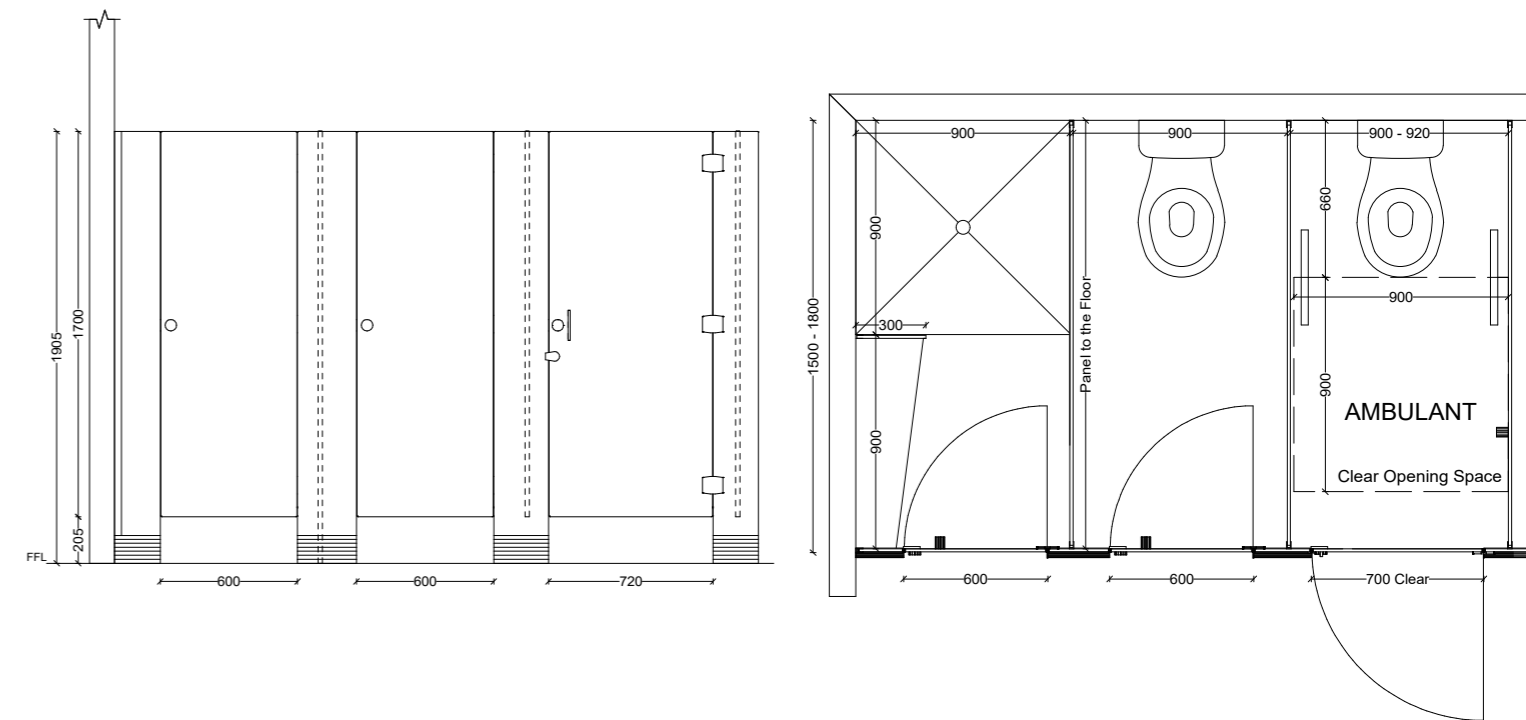

“
Skirt Mounted
Low traffic environments.

TOILET & SHOWER
 CUBICLES

SKIRT MOUNTED

13MM
 COMPACT LAMINATE

18MM / 32MM
 MR BOARD

AQUA SERIES
 DOOR HARDWARE

REBATED DOOR
 OPTION AVAILABLE

BOLT THROUGH
 DOOR HARDWARE
 OPTION AVAILABLE

POWDER COATING
 OPTION AVAILABLE

AQUALOO LIBERTY

>> STANDARD SPECIFICATIONS

• Overall Height - maximum	1905mm
• Overall Depth	1500mm - 1800mm
• Frontal Panels - width: min. 200mm / max. 450mm	1905mm
Note: Floor must be a min. of 100mm thick solid structural concrete	100mm
• Overall Divisional Panels Height - with 205mm floor clearance	1905mm
• Overall Door Height - with 205mm floor clearance	1905mm
• Standard Door Width	600mm
• Ambulant Doors Opening - require min. clearance as per AS1428.1	700mm