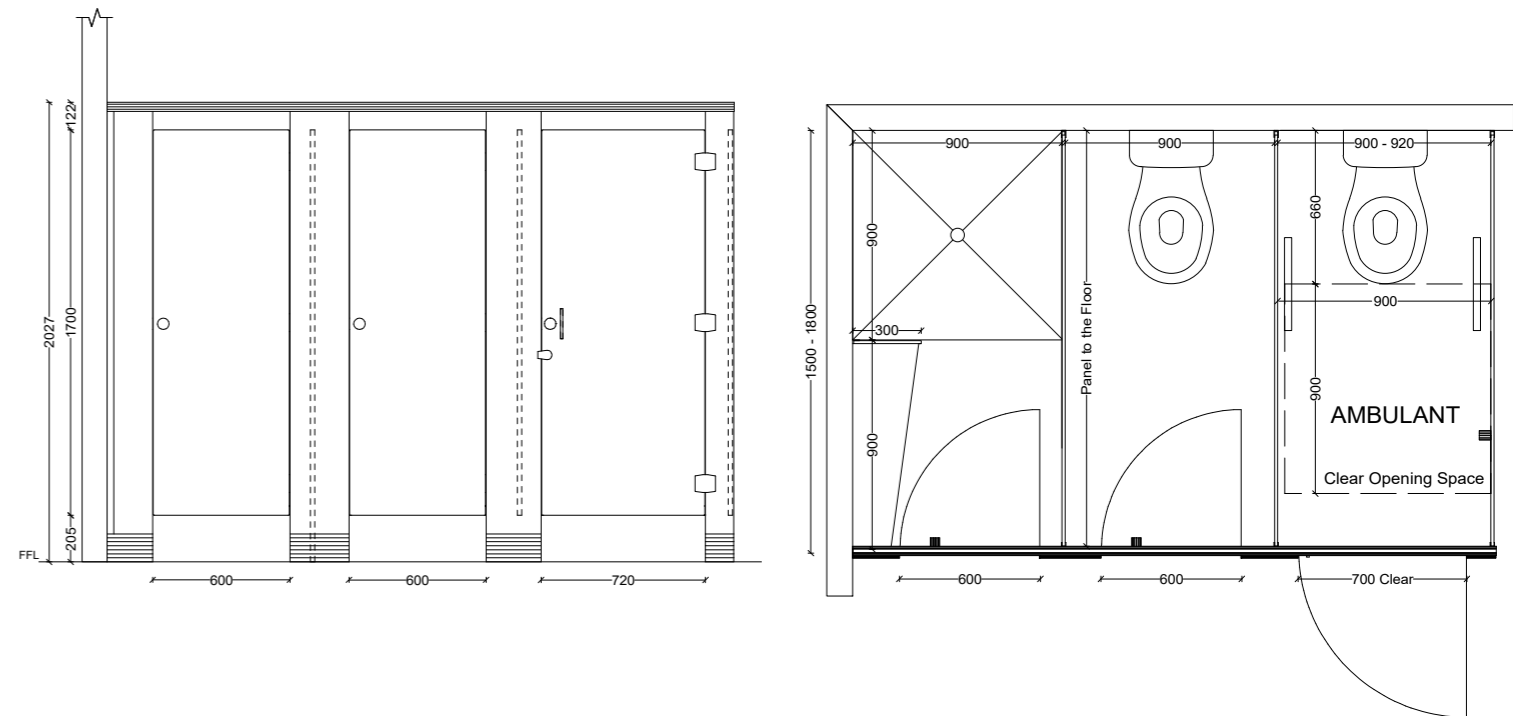

Skirt Mounted / Overhead Braced
Perfect for high traffic environments.

TOILET & SHOWER
CUBICLES

**SKIRT MOUNTED
OVERHEAD BRACED**

13MM
COMPACT LAMINATE

18MM / 32MM
MR BOARD

AQUA SERIES
DOOR HARDWARE

REBATED DOOR
OPTION AVAILABLE

BOLT THROUGH
DOOR HARDWARE
OPTION AVAILABLE

POWDER COATING
OPTION AVAILABLE

AQUALOO PINNACLE

>> STANDARD SPECIFICATIONS

- Overall Height
- Overall Depth
- Frontal Panels - with 205mm floor clearance, width: min. 150mm
- Overall Divisional Panels Height - with 205mm floor clearance
- Overall Door Height - with 205mm floor clearance
- Standard Door Width
- Ambulant Doors Opening - require min. clearance as per AS1428.1

Overall Height	2027mm
Overall Depth	1500mm - 1800mm
Frontal Panels - with 205mm floor clearance, width: min. 150mm	2027mm
Overall Divisional Panels Height - with 205mm floor clearance	1905mm
Overall Door Height - with 205mm floor clearance	1905mm
Standard Door Width	600mm
Ambulant Doors Opening - require min. clearance as per AS1428.1	700mm