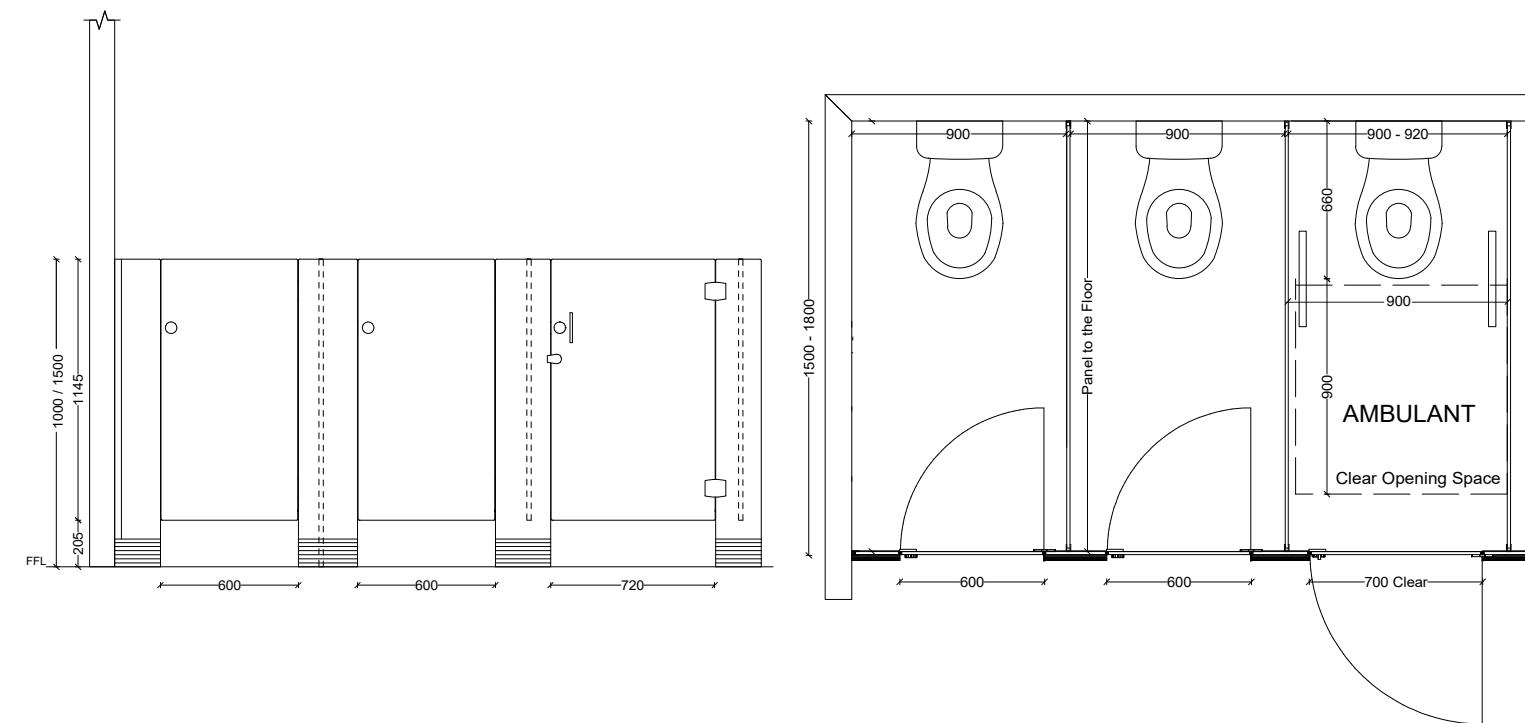

AQUALOO KINDY

>> STANDARD SPECIFICATIONS

• Overall Height	1000mm - 1500mm
• Overall Depth	1500mm - 1800mm
• Frontal Panels - width: min. 150mm / max. 450mm	1000mm - 1500mm
• Overall Divisional Panels Height - with 205mm floor clearance	750mm - 1295mm
• Overall Door Height - with 205mm floor clearance	750mm - 1295mm
• Standard Door Width	600mm
• Ambulant Doors Opening - require min. clearance as per AS1428.1	700mm