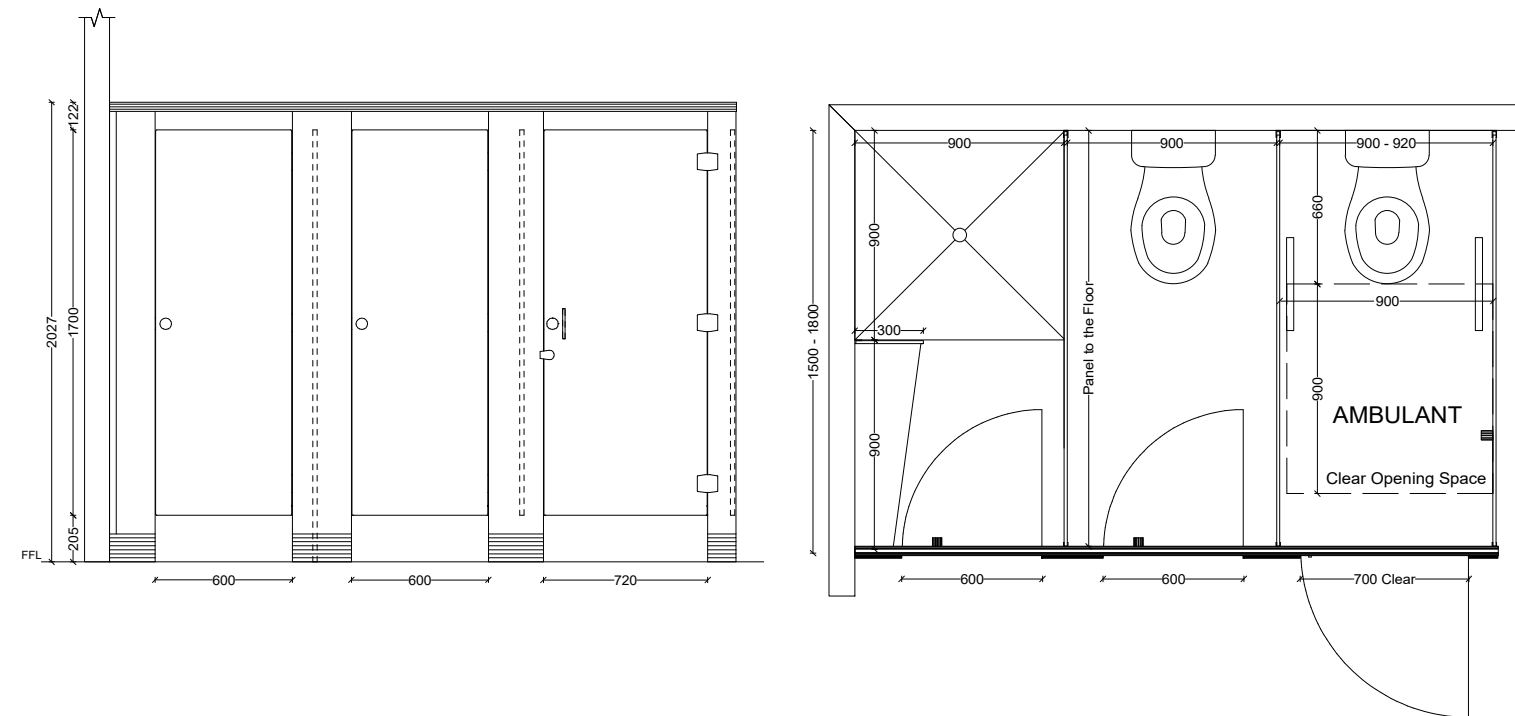

AQUALOO PINNACLE

>> STANDARD SPECIFICATIONS

- Overall Height
- Overall Depth
- Frontal Panels - with 205mm floor clearance, width: min. 150mm
- Overall Divisional Panels Height - with 205mm floor clearance
- Overall Door Height - with 205mm floor clearance
- Standard Door Width
- Ambulant Doors Opening - require min. clearance as per AS1428.1

Overall Height	2027mm
Overall Depth	1500mm - 1800mm
Frontal Panels - with 205mm floor clearance, width: min. 150mm	2027mm
Overall Divisional Panels Height - with 205mm floor clearance	1905mm
Overall Door Height - with 205mm floor clearance	1905mm
Standard Door Width	600mm
Ambulant Doors Opening - require min. clearance as per AS1428.1	700mm