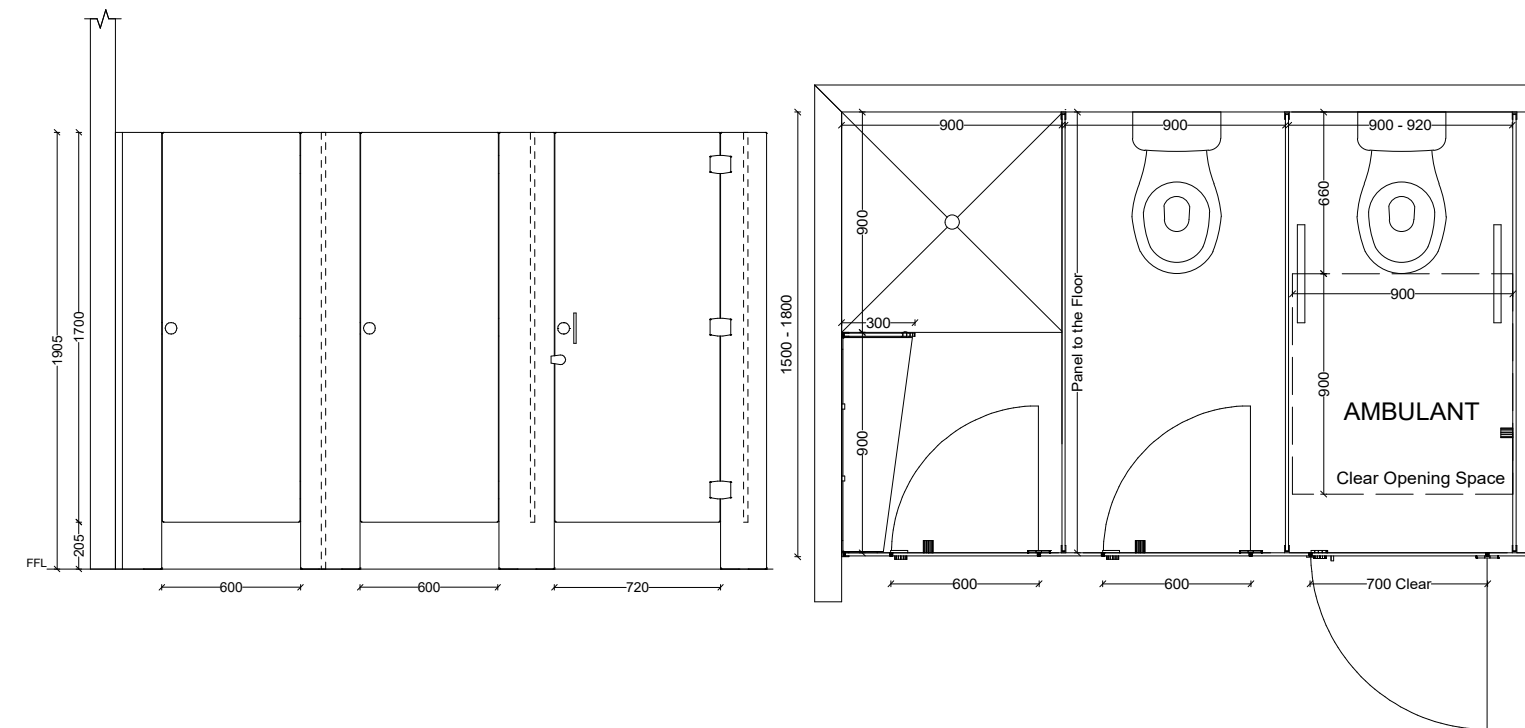

AQUALOO PROVANCE

>> STANDARD SPECIFICATIONS

• Overall Height - maximum	1905mm
• Overall Depth	1500mm - 1800mm
• Frontal Panels - width: min. 250mm / max. 450mm	1905mm
Note: Floor must be a min. of 100mm thick solid structural concrete	100mm
• Overall Divisional Panels Height - with 205mm floor clearance	1905mm
• Overall Door Height - with 205mm floor clearance	1905mm
• Standard Door Width	600mm
• Ambulant Doors Opening - require min. clearance as per AS1428.1	700mm