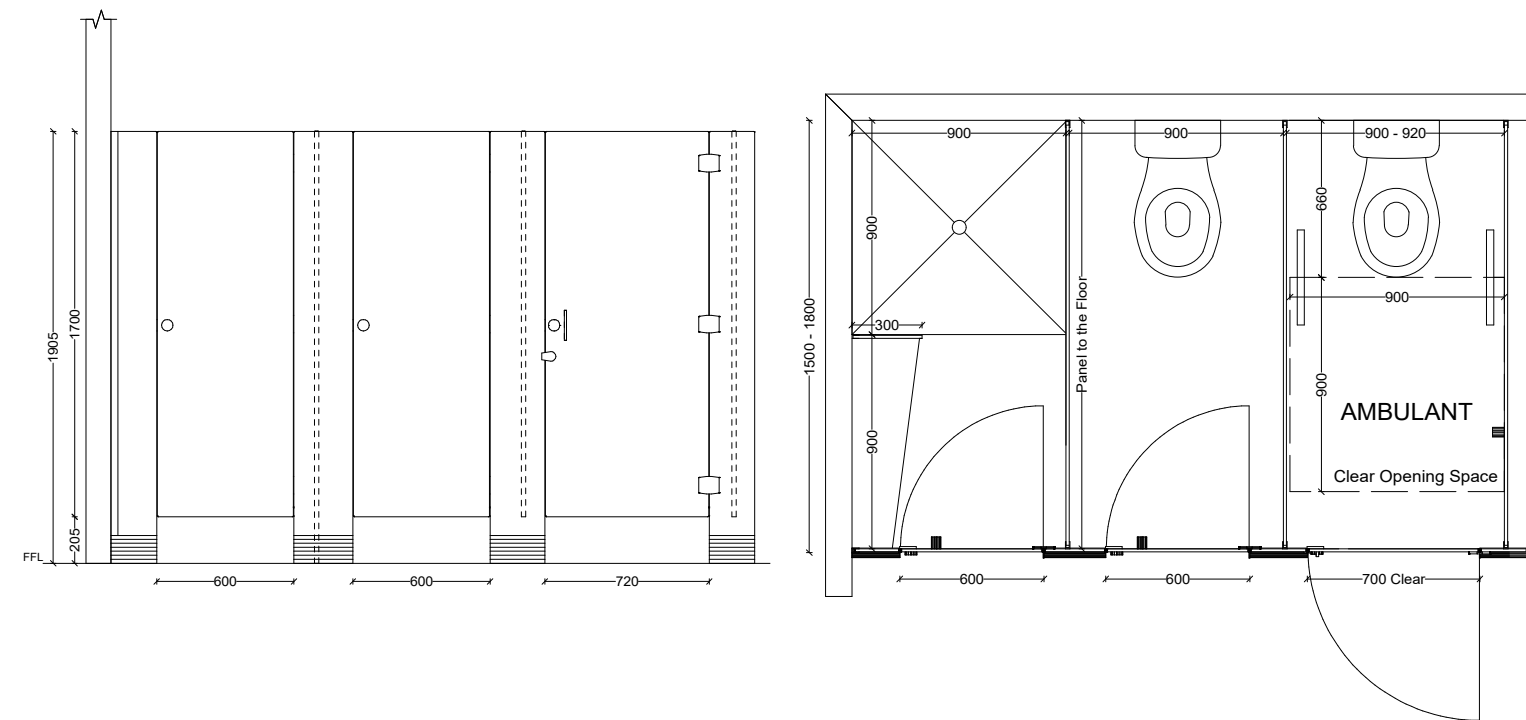

AQUALOO LIBERTY

>> STANDARD SPECIFICATIONS

• Overall Height - maximum	1905mm
• Overall Depth	1500mm - 1800mm
• Frontal Panels - width: min. 200mm / max. 450mm	1905mm
Note: Floor must be a min. of 100mm thick solid structural concrete	100mm
• Overall Divisional Panels Height - with 205mm floor clearance	1905mm
• Overall Door Height - with 205mm floor clearance	1905mm
• Standard Door Width	600mm
• Ambulant Doors Opening - require min. clearance as per AS1428.1	700mm