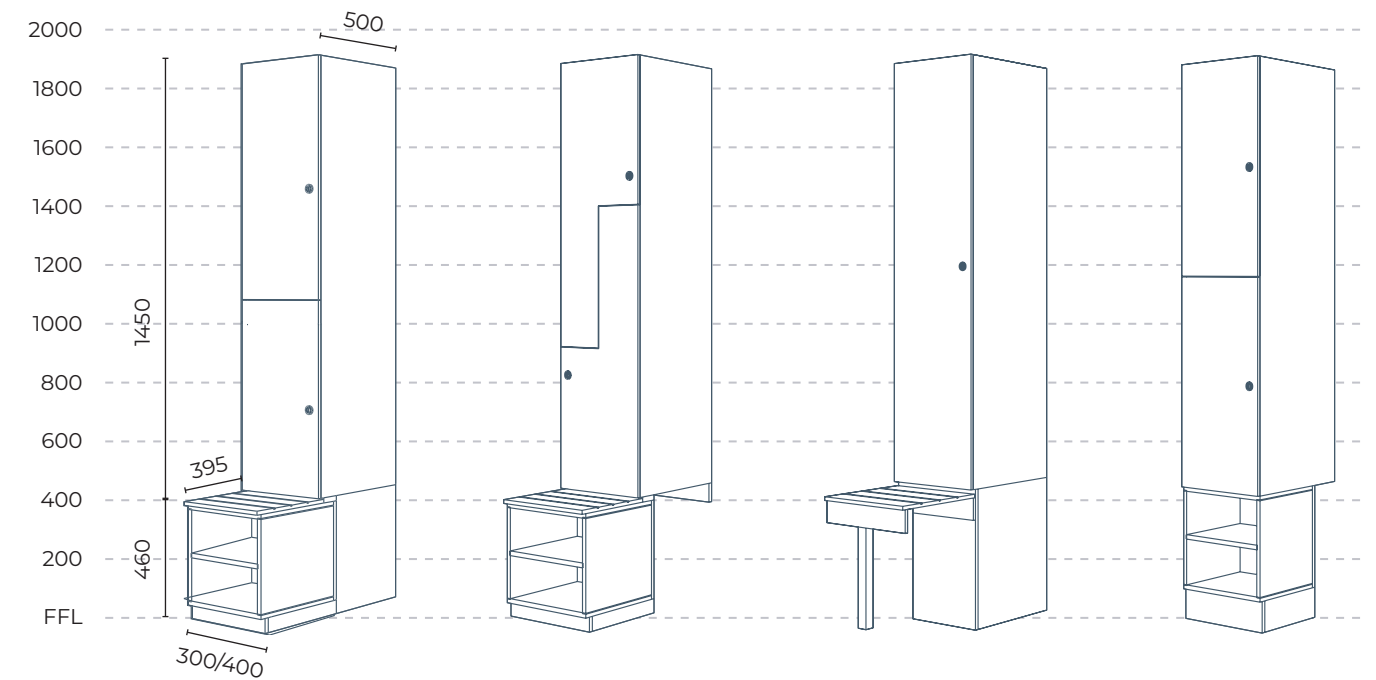

## AQUALOO COMBO LOCKERS

>> STANDARD SPECIFICATIONS

• Overall Height	1910mm
• Overall Depth	500mm
• Overall Width	300mm or 400mm
• Seat Height - can be adjusted for uneven floors	465mm

“ Various standard / combination designs and locking options to meet maximum flexibility integrating seamlessly with Aqualoo Cubicle Systems. ”