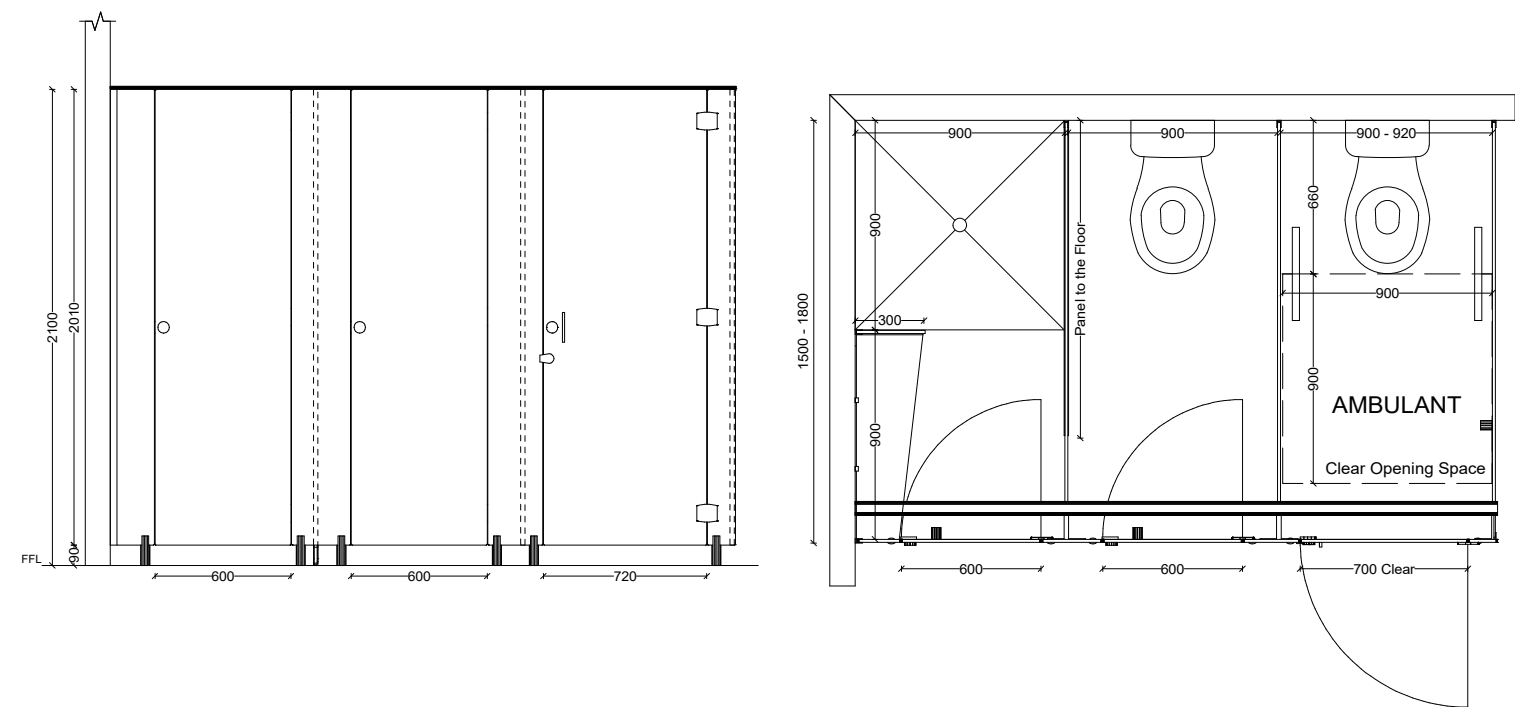

AQUALOO ELEGANTE

>> STANDARD SPECIFICATIONS

- Overall Height
- Overall Depth
- Frontal Panels - with 90mm floor clearance width: min. 200mm / max. 450mm
- Overall Divisional Panels Height - with 90mm floor clearance
- Overall Door Height - with 90mm floor clearance
- Standard Door Width
- Ambulant Doors Opening - require min. clearance as per AS1428.1

Overall Height	2100mm
Overall Depth	1500mm - 1800mm
Frontal Panels - with 90mm floor clearance width: min. 200mm / max. 450mm	2100mm
Overall Divisional Panels Height - with 90mm floor clearance	2100mm
Overall Door Height - with 90mm floor clearance	2100mm
Standard Door Width	600mm
Ambulant Doors Opening - require min. clearance as per AS1428.1	700mm