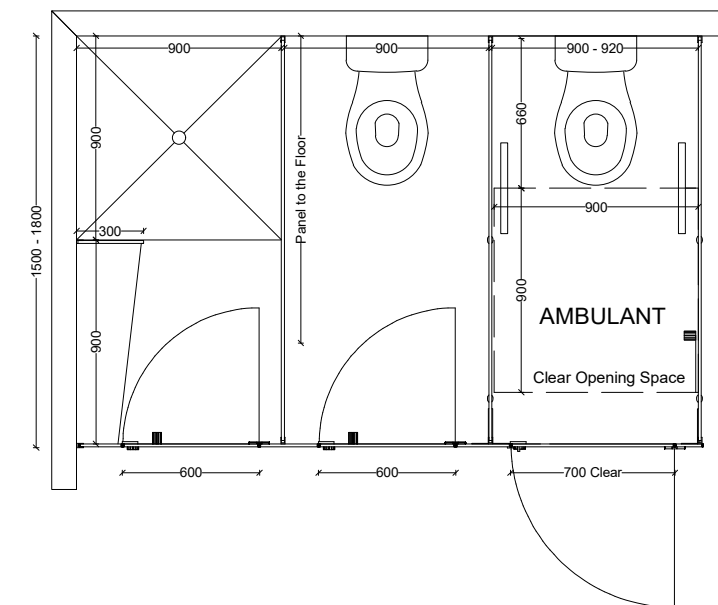

Overall Height	2027mm
Overall Depth	1500mm - 1800mm
Frontal Panels - with 205mm floor clearance, width: min. 150mm	2027mm
Overall Divisional Panels Height - with 205mm floor clearance	1905mm
Overall Door Height - with 205mm floor clearance	1905mm
Standard Door Width	600mm
Ambulant Doors Opening - require min. clearance as per AS1428.1	700mm

### >> STANDARD SPECIFICATIONS

- Overall Height - max. 2700mm
- Overall Depth
- Frontal Panels - with 90mm floor clearance width: min. 200mm / max. 450mm
- Overall Divisional Panels Height - with 90mm floor clearance
- Overall Door Height - with 90mm floor clearance
- Standard Door Width
- Ambulant Doors Opening - require min. clearance as per AS1428.1