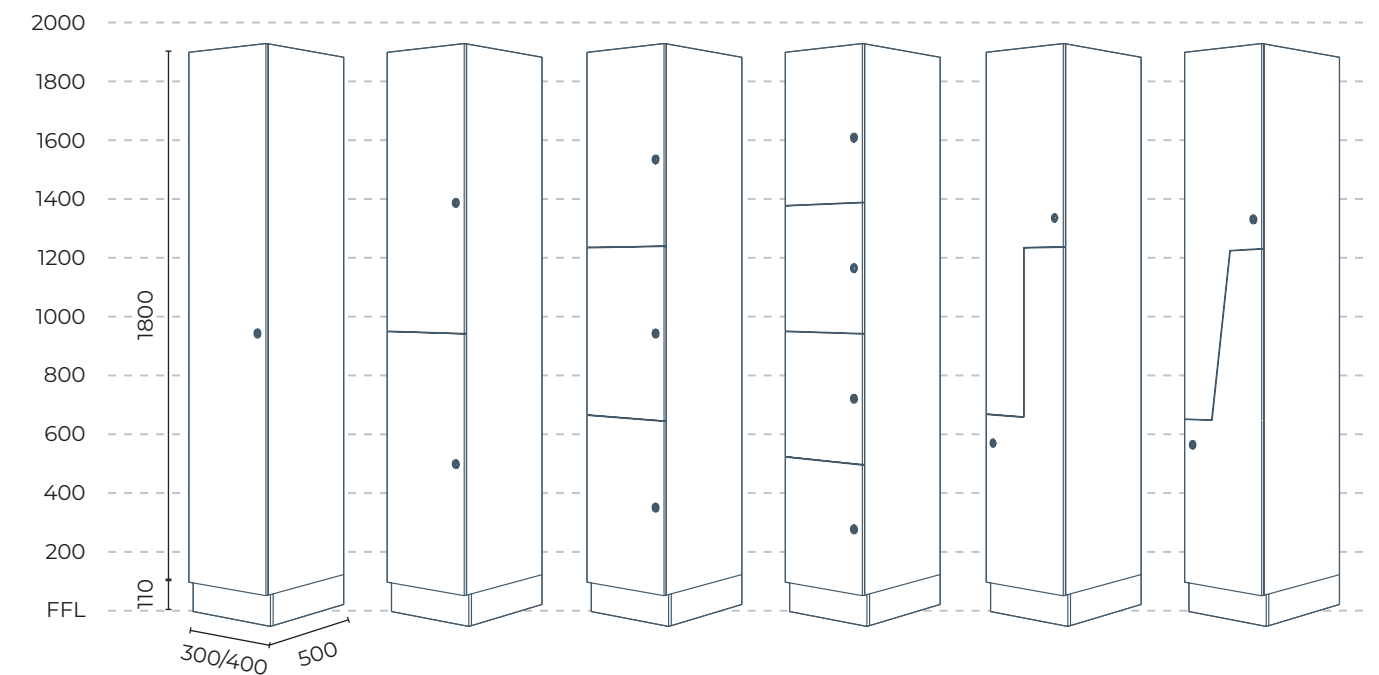

AQUALOO
STANDARD LOCKERS

>> STANDARD SPECIFICATIONS

• Overall Height - with 110mm plinth	1910mm
• Locker Height	1800mm
• Overall Depth	500mm
• Overall Width	300mm or 400mm
• Locker Doors - Compact Laminate or MR Board	13mm or 18mm
• Locker Carcass - MR Melamine or PVC Rigid Board	16mm
• Internal of Locker - comes with shelf and hanging rail, pending on design