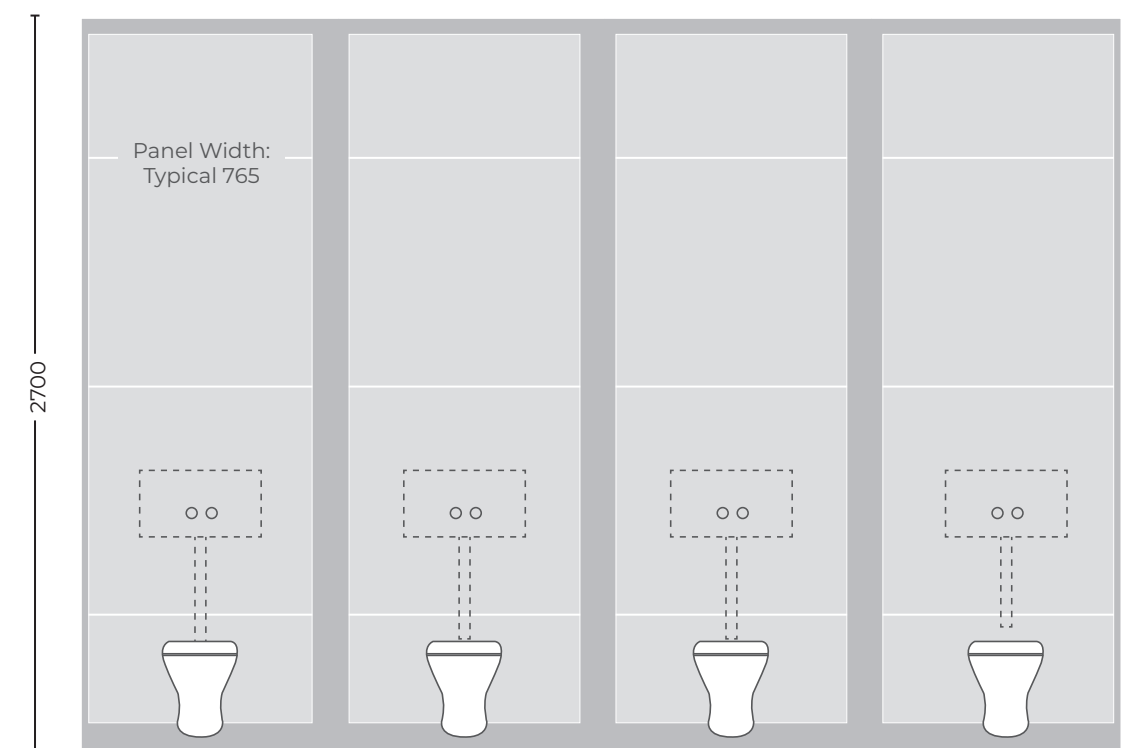

SINGLE WALL IPS

CONTINUOUS WALL IPS

HALF HEIGHT IPS

IPS BEADHEADS

AQUALOO

**IPS**

**(Integrated Panelling Systems)**

Fixed and removal panels, for easy access to concealed services. Better use of floor space, no service ducts needed, easy to clean and maintain. Suitable for wet and dry environments in hospitality, medical, education, multi-residential, office, retail and community.