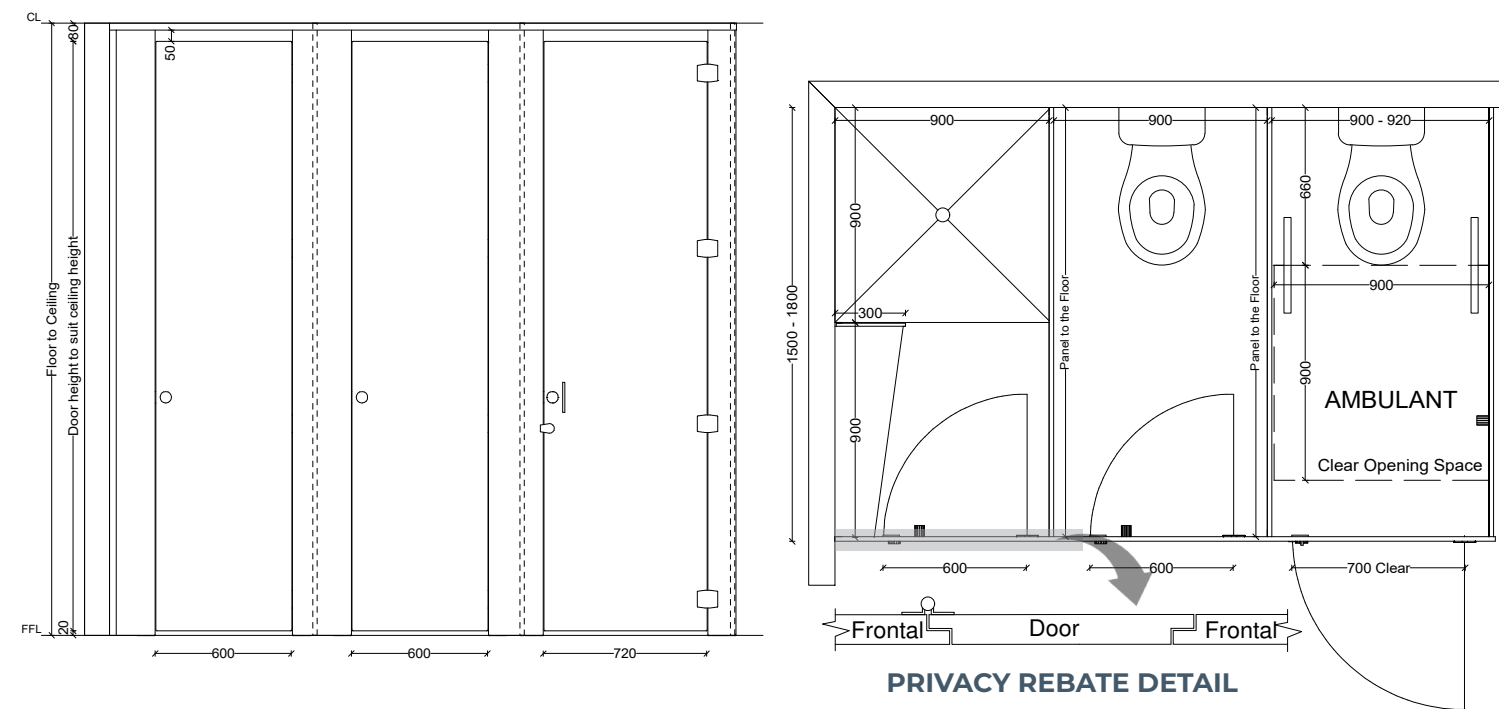

AQUALOO BERSA

>> STANDARD SPECIFICATIONS

- Overall Height - max. 2700mm
- Overall Depth
- Frontal Panels - width: min. 150mm / height: max. 2700mm
- Overall Divisional Panels Height - max. 2700mm, panel join required
- Overall Door Height - min. 10mm floor clearance / 80mm clearance from ceiling
- Standard Door Width
- Ambulant Doors Opening - require min. clearance as per AS1428.1

To Match Ceiling Height	1500mm - 1800mm
To Match Ceiling Height	To Match Ceiling Height
To Match Ceiling Height	To Match Ceiling Height
	2610mm
	600mm
	700mm