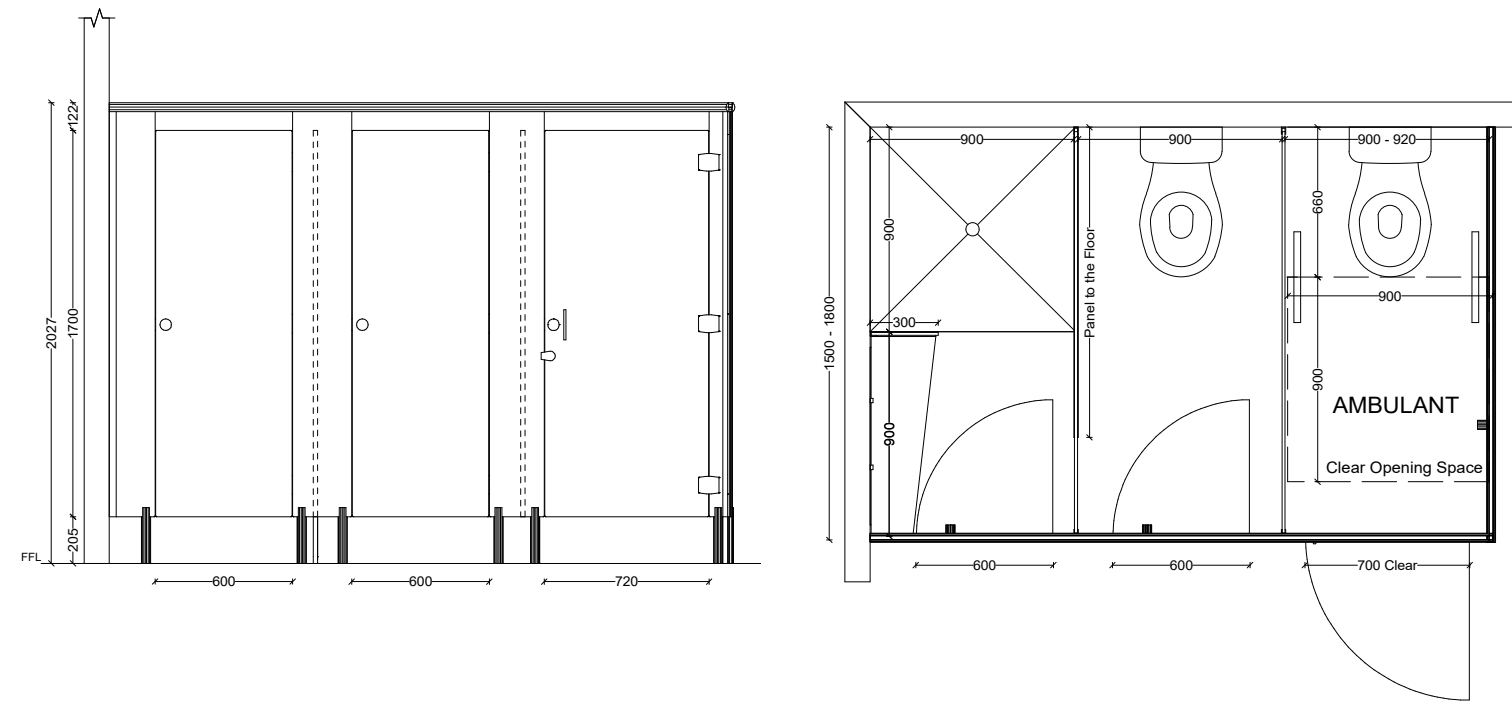

AQUALOO CONTEMPORARY

>> STANDARD SPECIFICATIONS

- Overall Height
- Overall Depth
- Frontal Panels - with 205mm floor clearance, width: min. 150mm
- Overall Divisional Panels Height - with 205mm floor clearance
- Overall Door Height - with 205mm floor clearance
- Standard Door Width
- Ambulant Doors Opening - require min. clearance as per AS1428.1

Overall Height	2027mm
Overall Depth	1500mm - 1800mm
Frontal Panels - with 205mm floor clearance, width: min. 150mm	2027mm
Overall Divisional Panels Height - with 205mm floor clearance	1905mm
Overall Door Height - with 205mm floor clearance	1905mm
Standard Door Width	600mm
Ambulant Doors Opening - require min. clearance as per AS1428.1	700mm

“
Pedestal Mounted / Overhead Braced
Perfect for high traffic environments.”