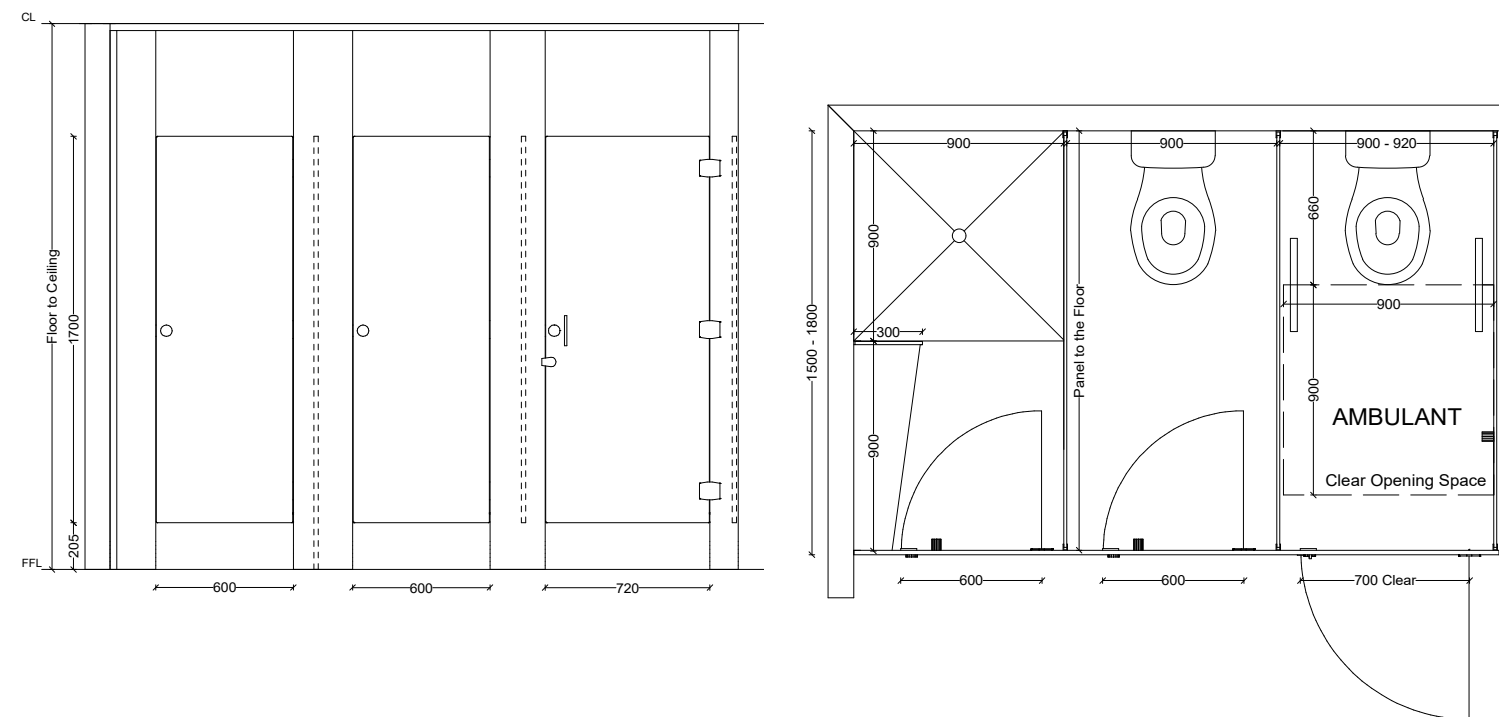

AQUALOO WINDSOR

>> STANDARD SPECIFICATIONS

- Overall Height - max. 2700mm
- Overall Depth
- Frontal Panels - width: min. 150mm
- Overall Divisional Panels Height - with 205mm floor clearance
- Overall Door Height - with 205mm floor clearance
- Standard Door Width
- Ambulant Doors Opening - require min. clearance as per AS1428.1

To Match Ceiling Height	1500mm - 1800mm
To Match Ceiling Height	1905mm
	1905mm
	600mm
	700mm