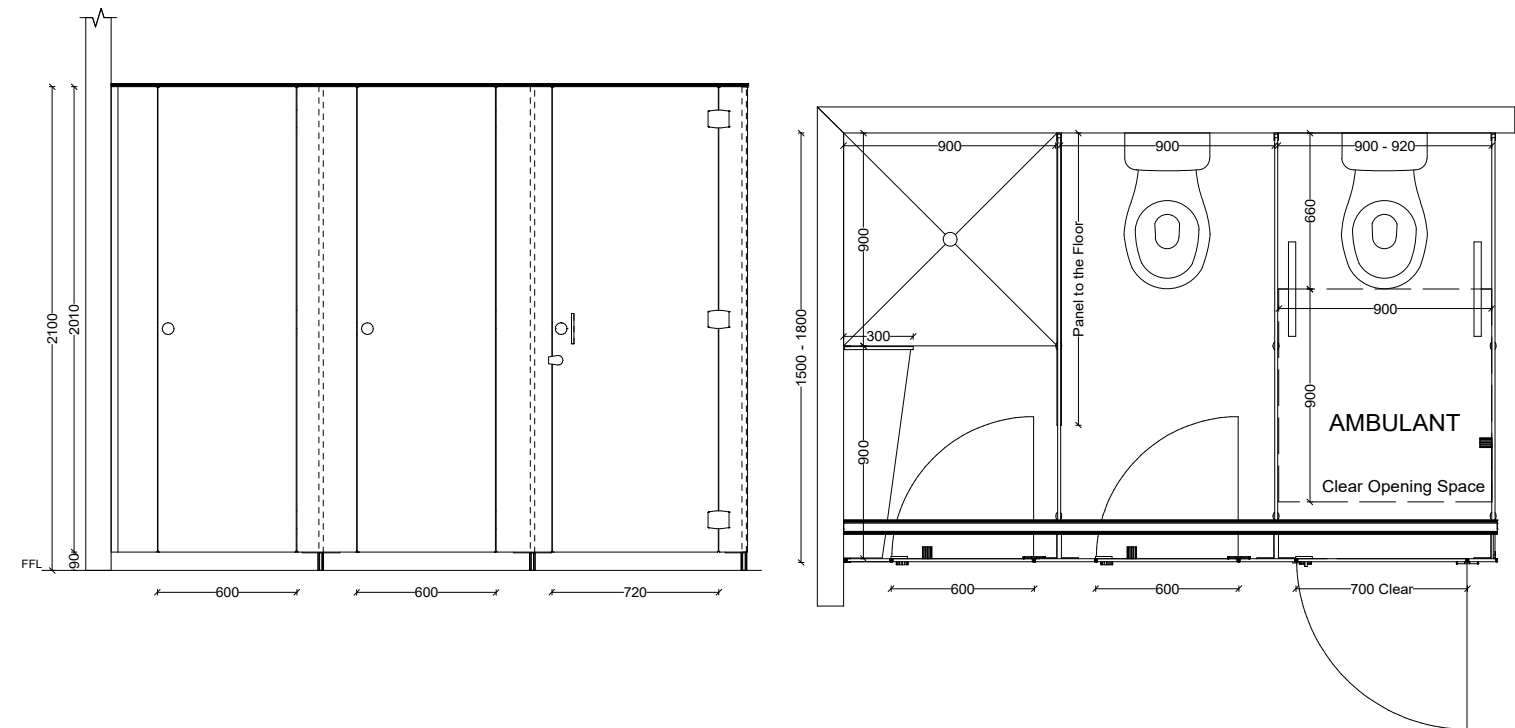

AQUALOO LATITUDE

>> STANDARD SPECIFICATIONS

- Overall Height
- Overall Depth
- Frontal Panels - with 90mm floor clearance width: min. 200mm / max. 450mm
- Overall Divisional Panels Height - with 90mm floor clearance
- Overall Door Height - with 90mm floor clearance
- Standard Door Width
- Ambulant Doors Opening - require min. clearance as per AS1428.1

Overall Height	2100mm
Overall Depth	1500mm - 1800mm
Frontal Panels - with 90mm floor clearance width: min. 200mm / max. 450mm	2100mm
Overall Divisional Panels Height - with 90mm floor clearance	2100mm
Overall Door Height - with 90mm floor clearance	2100mm
Standard Door Width	600mm
Ambulant Doors Opening - require min. clearance as per AS1428.1	700mm