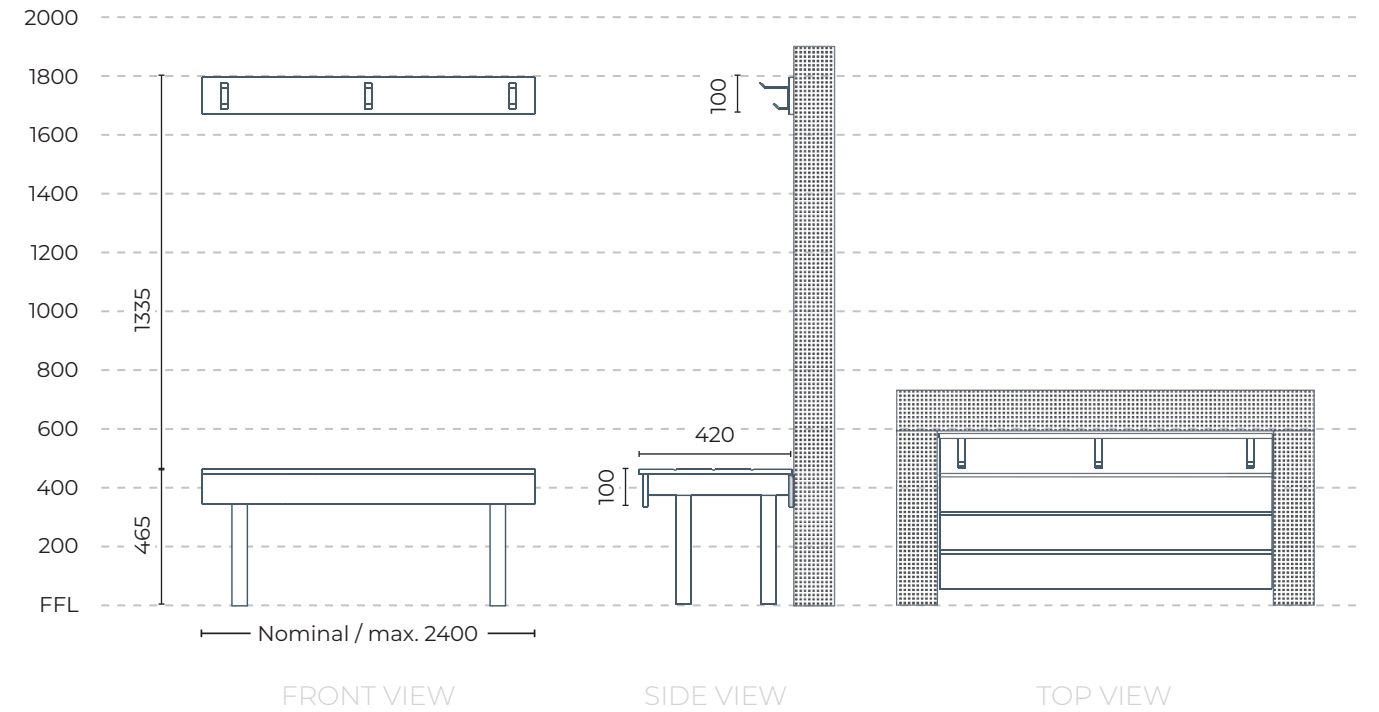

AQUALOO WALL BENCH SEATING

>> STANDARD SPECIFICATIONS

- Overall Height
- Overall Depth
- Overall Width
- Seat Height - can be adjusted for uneven floors
- Coat Hook - spaced at 500mm centers
- Bench Seat Frame - anodised aluminium frame with stainless steel fixings

Overall Height	1800mm
Overall Depth	420mm
Overall Width	700mm / 1400mm / 2100mm
Seat Height - can be adjusted for uneven floors	min. 465mm
Coat Hook - spaced at 500mm centers	100mm