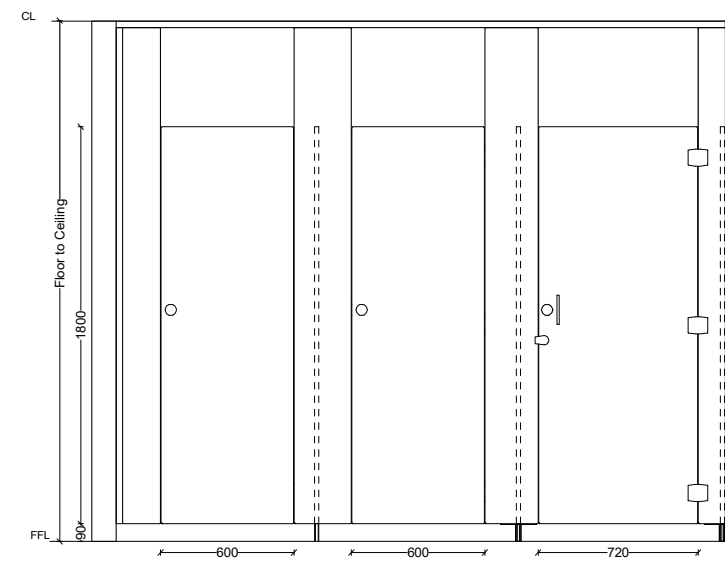

AQUALOO CAPITAL

>> STANDARD SPECIFICATIONS

- Overall Height - max. 2700mm
- Overall Depth
- Frontal Panels - with 90mm floor clearance width: min. 200mm / max. 450mm
- Overall Divisional Panels Height - with 90mm floor clearance
- Overall Door Height - with 90mm floor clearance
- Standard Door Width
- Ambulant Doors Opening - require min. clearance as per AS1428.1

To Match Ceiling Height

1500mm - 1800mm

To Match Ceiling Height

1890mm

1890mm

600mm

700mm