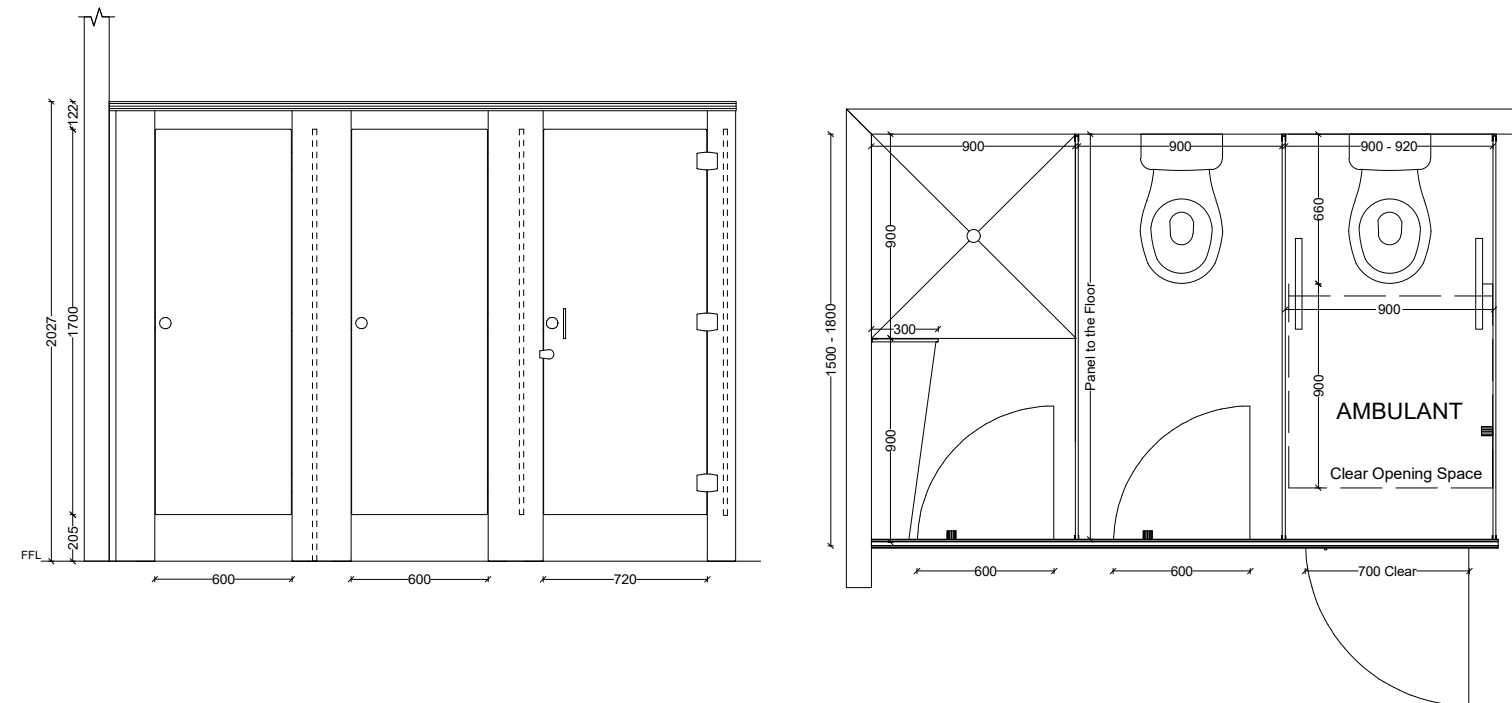

AQUALOO REGENT

>> STANDARD SPECIFICATIONS

- Overall Height
- Overall Depth
- Frontal Panels - with 205mm floor clearance, width: min. 150mm
- Overall Divisional Panels Height - with 205mm floor clearance
- Overall Door Height - with 205mm floor clearance
- Standard Door Width
- Ambulant Doors Opening - require min. clearance as per AS1428.1

Overall Height	2027mm
Overall Depth	1500mm - 1800mm
Frontal Panels - with 205mm floor clearance, width: min. 150mm	2027mm
Overall Divisional Panels Height - with 205mm floor clearance	1905mm
Overall Door Height - with 205mm floor clearance	1905mm
Standard Door Width	600mm
Ambulant Doors Opening - require min. clearance as per AS1428.1	700mm