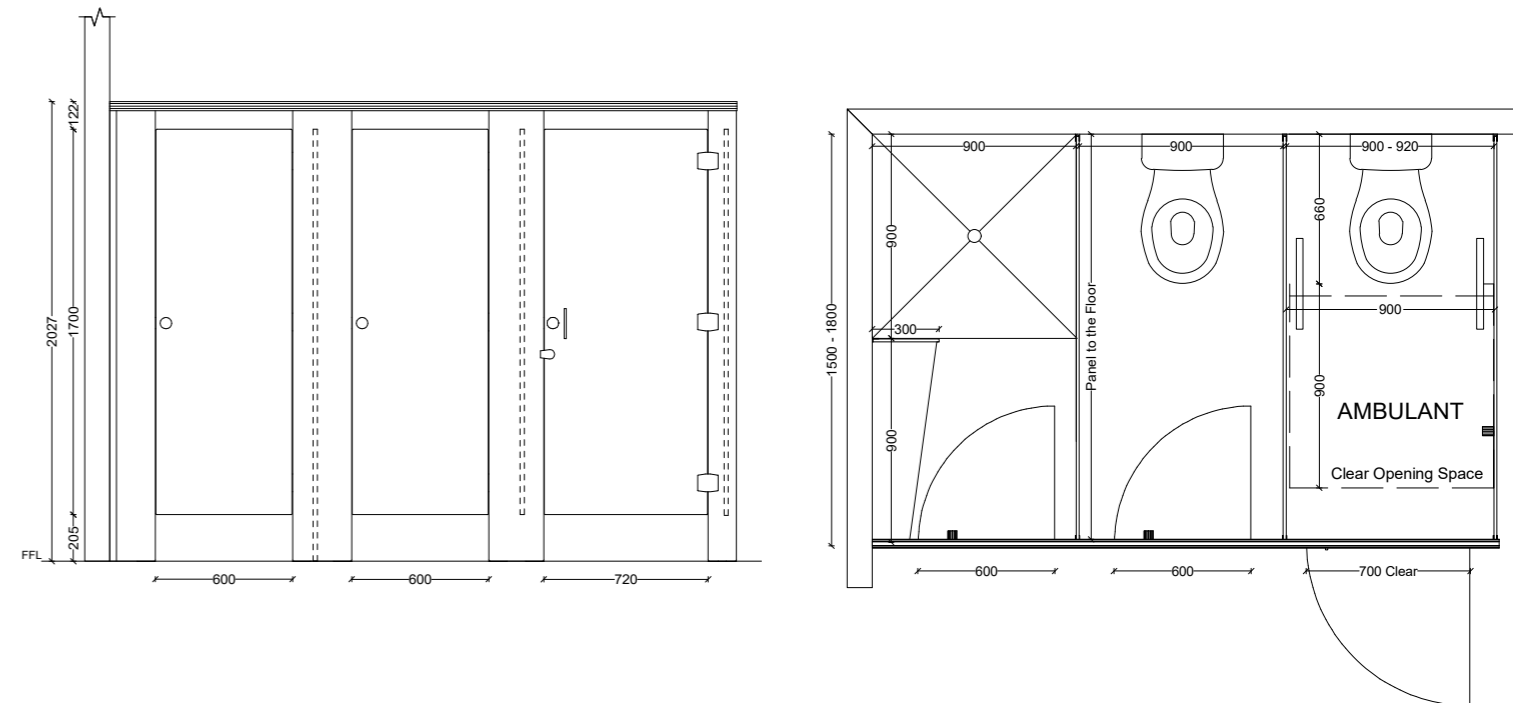

“

Floor Mounted / Overhead Braced  
Perfect for high traffic environments.

TOILET & SHOWER  
CUBICLES

FLOOR MOUNTED  
OVERHEAD BRACED

13MM  
COMPACT LAMINATE

PINNED DIRECTLY  
TO FLOOR

AQUA SERIES  
DOOR HARDWARE

### >> STANDARD SPECIFICATIONS

- Overall Height
- Overall Depth
- Frontal Panels - with 205mm floor clearance, width: min. 150mm
- Overall Divisional Panels Height - with 205mm floor clearance
- Overall Door Height - with 205mm floor clearance
- Standard Door Width
- Ambulant Doors Opening - require min. clearance as per AS1428.1

Overall Height	2027mm
Overall Depth	1500mm - 1800mm
Frontal Panels - with 205mm floor clearance, width: min. 150mm	2027mm
Overall Divisional Panels Height - with 205mm floor clearance	1905mm
Overall Door Height - with 205mm floor clearance	1905mm
Standard Door Width	600mm
Ambulant Doors Opening - require min. clearance as per AS1428.1	700mm