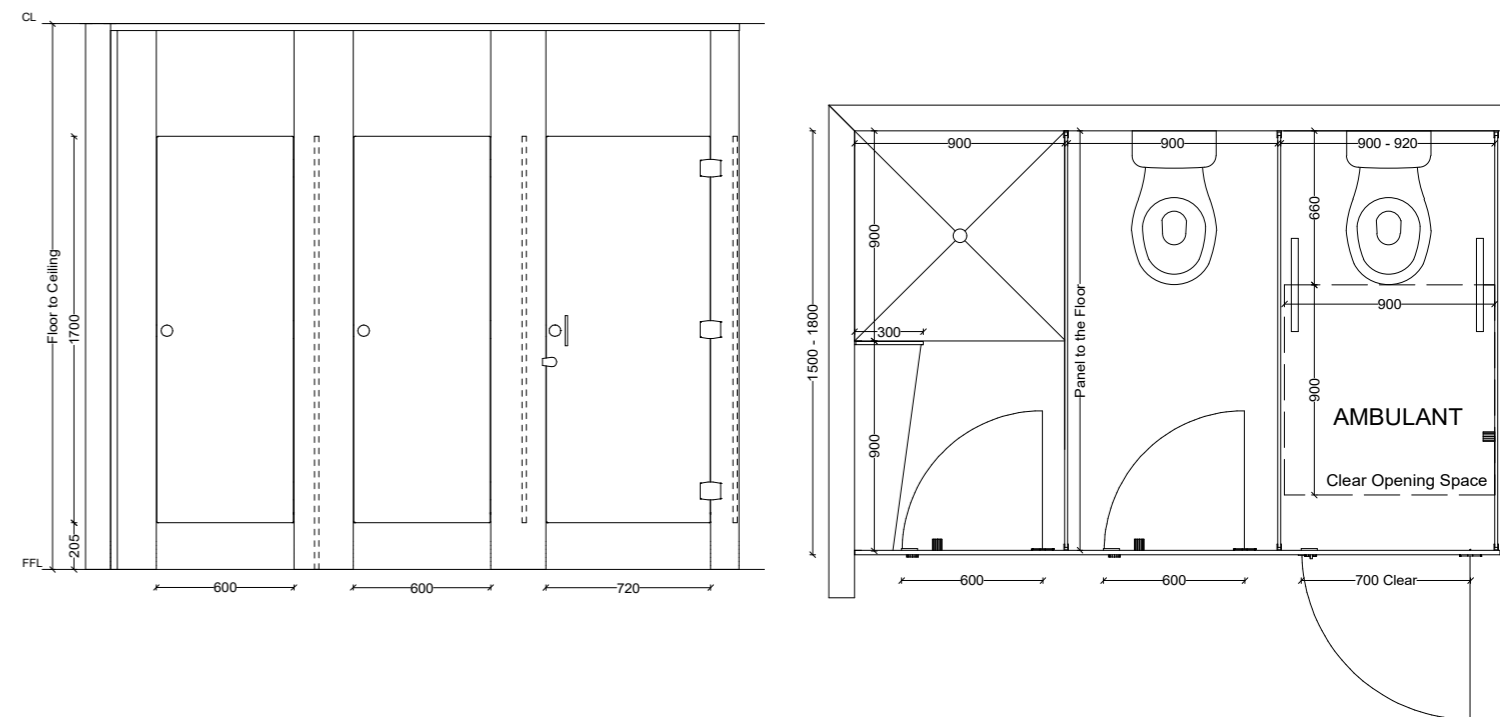

“
Floor to Ceiling
Slimline design.”

TOILET & SHOWER
CUBICLES

FLOOR TO CEILING

13MM
COMPACT LAMINATE

PINNED DIRECTLY
TO FLOOR

AQUA SERIES
DOOR HARDWARE

REBATED DOOR
OPTION AVAILABLE

BOLT THROUGH
DOOR HARDWARE
OPTION AVAILABLE

POWDER COATING
OPTION AVAILABLE

AQUALOO WINDSOR

>> STANDARD SPECIFICATIONS

- Overall Height - max. 2700mm
- Overall Depth
- Frontal Panels - width: min. 150mm
- Overall Divisional Panels Height - with 205mm floor clearance
- Overall Door Height - with 205mm floor clearance
- Standard Door Width
- Ambulant Doors Opening - require min. clearance as per AS1428.1

To Match Ceiling Height	1500mm - 1800mm
To Match Ceiling Height	1905mm
	1905mm
	600mm
	700mm