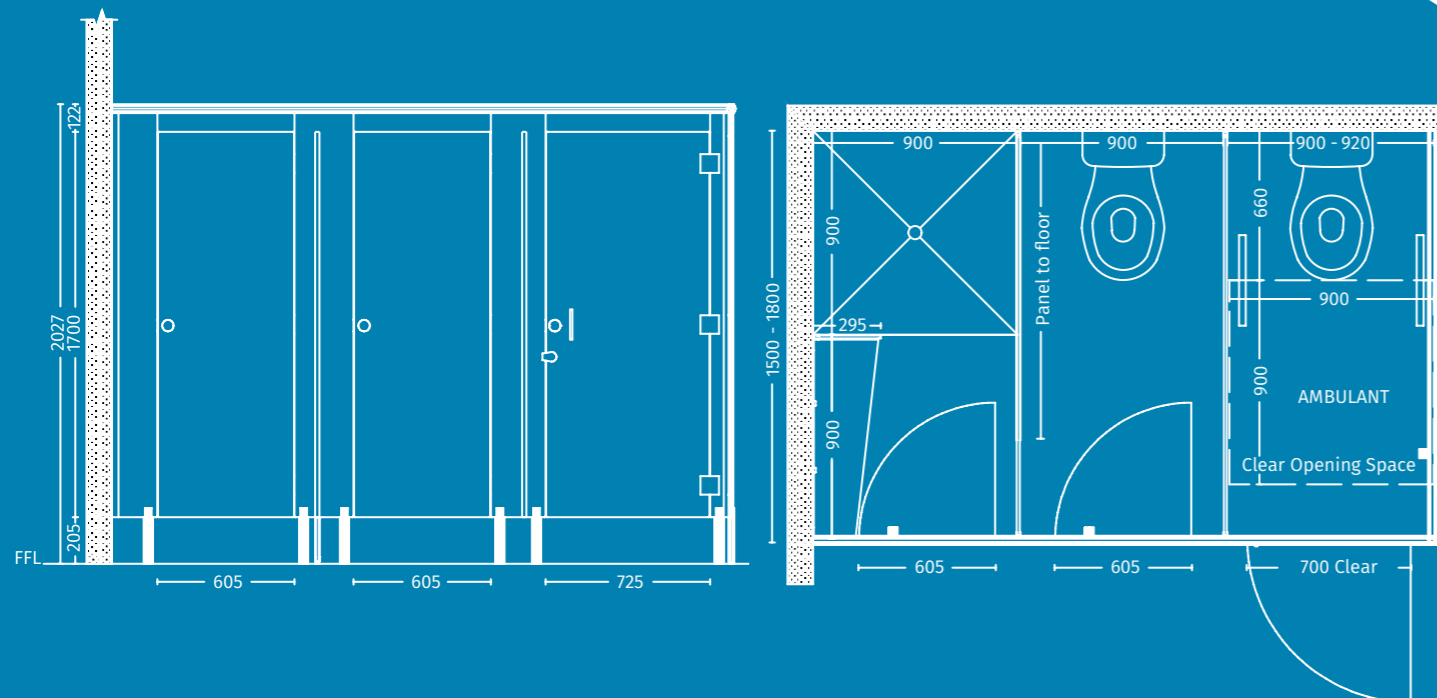

CONTEMPORARY

PEDESTAL FOOT / HEADRAIL

Toilet partitions in the Contemporary Cubicle System available in 13mm compact laminate and 18mm MR Board.

Shower partitions available in 13mm compact laminate only.

Overall Height: 2027mm.

Overall Depth: 1500mm to 1800mm.

Frontal Panels: 2027mm high including a 205mm floor clearance, minimum width 150mm.

Doors: 1700mm high x 600mm wide with a 205mm floor clearance.

Ambulant doors require a 700mm clearance opening as per AS1428.1-2009.

Privacy profile option available.

Door Hardware: Aqua Series door hardware available in satin chrome or satin matte black finish.

Door hardware kit includes indicator, lockset, bumper, hinges and coat hook.

Bolt through option available.

Fittings: Headrail - Clear anodised aluminium round headrail.

Pedestal - Clear anodised aluminium foot.

Wall channels - Clear anodised aluminium U channel.

Powdercoating option available.

Fixings: All in 304 stainless steel.

DOORS: MAICA CALDO RED
FRONTS: MAICA CHARCOAL GREY