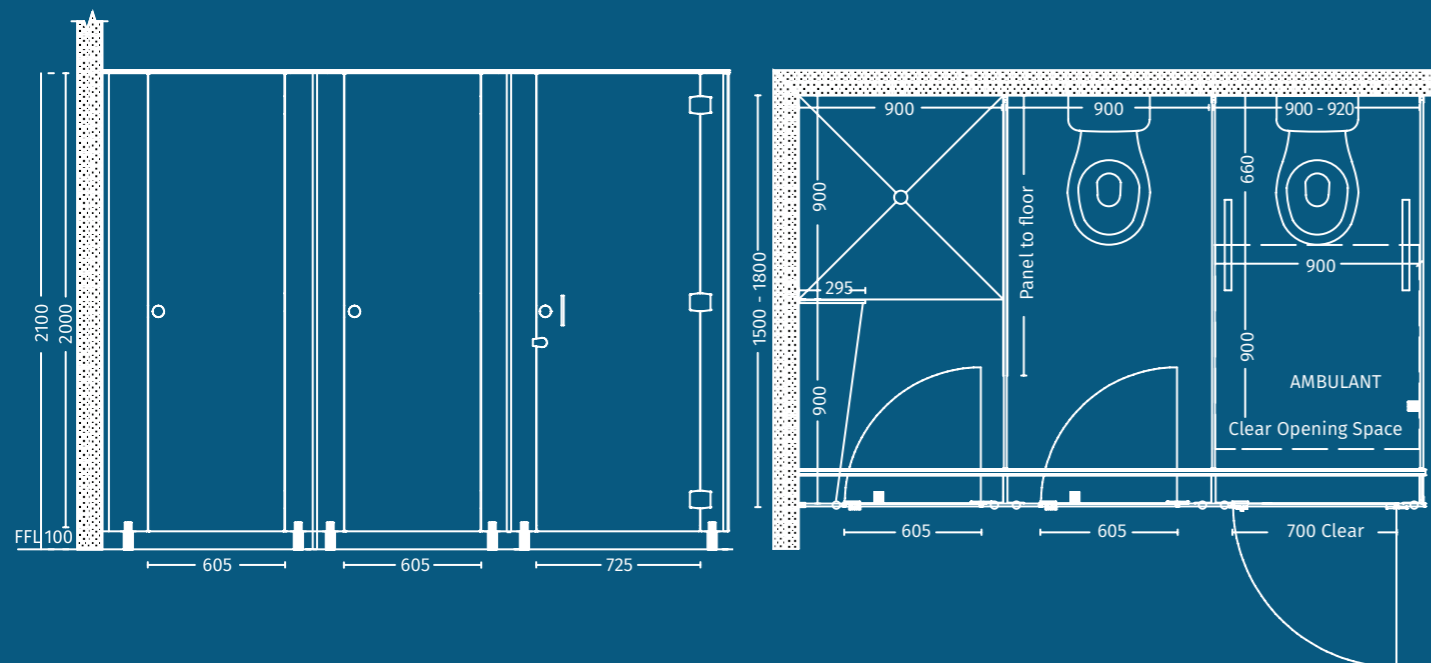

ELEGANTÉ

PEDESTAL FOOT / OFFSET HEADRAIL

Toilet partitions in the Eleganté Cubicle System available in both 13mm compact laminate and 18mm MR Board.
Shower partitions available in 13mm compact laminate only.

Overall Height: 2100mm.

Overall Depth: 1500mm to 1800mm.

Division Panels: 2100mm high including 100mm floor clearance.

Frontal Panels: 2100mm high including 100mm floor clearance, minimum width 250mm, maximum 450mm.

Doors: 2000mm high with 100mm floor clearance x 600mm wide.

Ambulant doors require a 700mm clearance opening as per AS1428.1-2009.

Privacy profile option available.

Door Hardware: Aqua Series door hardware available in satin chrome or satin matte black finish.

Door hardware kit includes indicator, lockset, bumper, hinges and coat hook.

Bolt through option available.

Fittings: Headrail - Offset clear anodised aluminium slimline headrail.

Pedestal - Clear anodised aluminium foot.

Wall channels - Clear anodised aluminium U channel.

Powdercoating option available.

Fixings: All in 304 stainless steel.

DOORS: MAICA SPEARMINT GREEN
FRONTALS: MAICA SPEARMINT GREEN