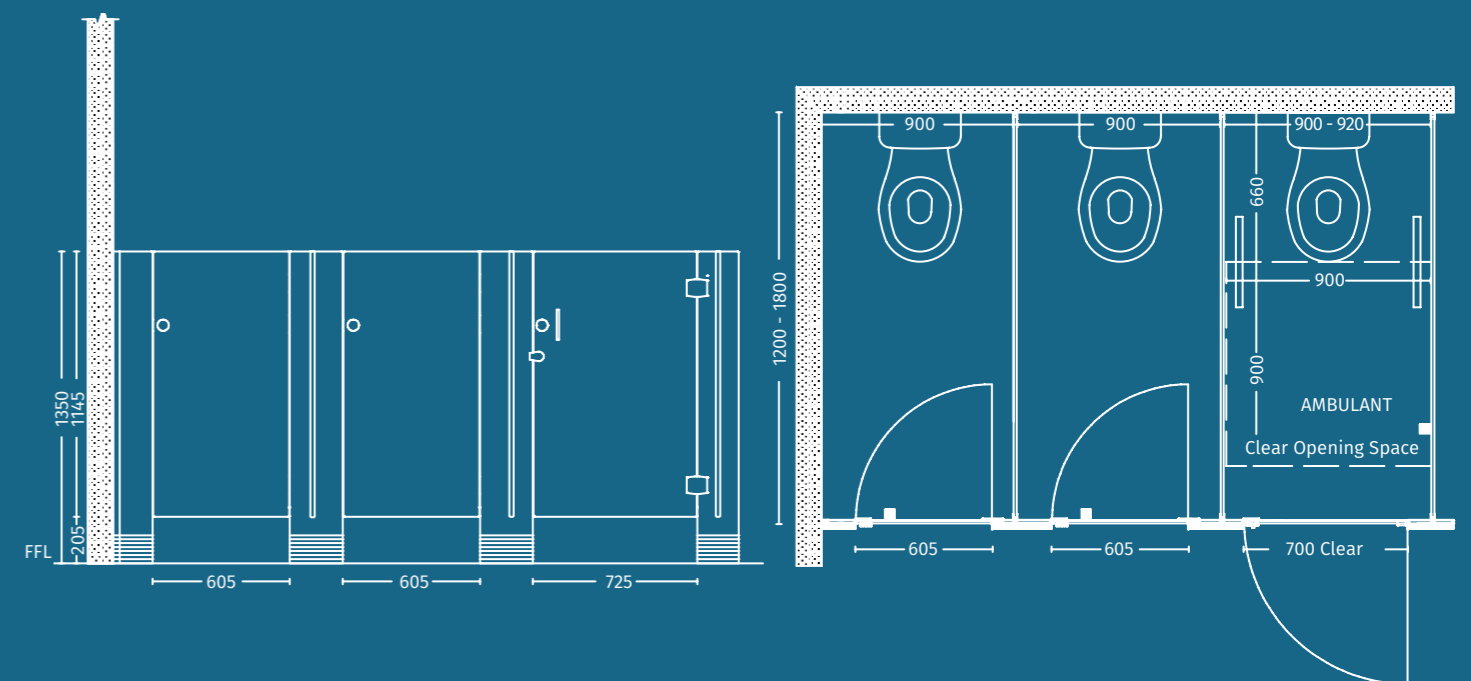

KINDY / JUNIOR

FLOOR BRACKET / NO HEADRAIL

Toilet partitions in the Kindy / Junior Cubicle System available in 13mm compact laminate and 18mm / 32mm MR.

Overall Height: 1250mm to 1500mm.

Overall Depth: 1200mm to 1800mm.

Frontal Panels: 1250mm to 1500mm, minimum width 200mm, maximum 450mm.

Doors: 1045mm to 1295mm high x 600mm wide with a 205mm floor clearance.

Ambulant doors require a 700mm clearance opening as per AS1428.1-2009.

Privacy profile option available.

Door Hardware: Aqua Series door hardware available in satin chrome or satin matte black finish.

Door hardware kit includes indicator, lockset, bumper, hinges and coat hook.

Bolt through option available.

Fittings: Floor bracket - Clear anodised aluminium floor bracket.

Wall channels - Clear anodised aluminium U channel.

Powdercoating option available.

Fixings: All in 304 stainless steel.

DOORS: LAMINEX OLYMPIA BLUE / JUICY / MANDARIN / OLYMPIA YELLOW
FRONTALS: LAMINEX CHARCOAL GREY