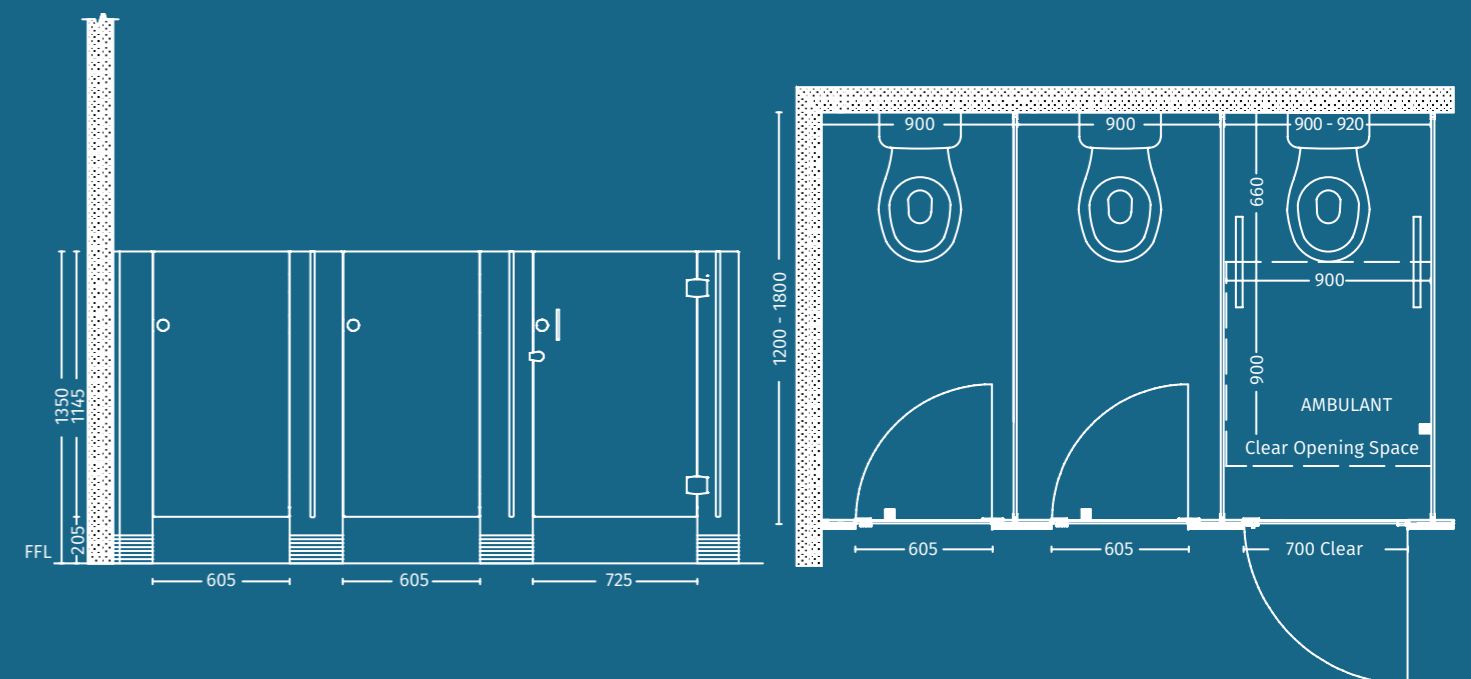

KINDY / JUNIOR

FLOOR BRACKET / NO HEADRAIL

Toilet partitions in the Kinky / Junior Cubicle System available in 13mm Compact Laminate and 18mm / 32mm MR Board.

Overall Height: 1250mm to 1500mm.

Overall Depth: 1200mm to 1800mm.

Frontal Panels: 1250mm to 1500mm, minimum width 200mm, maximum 450mm.

Doors: 1045mm to 1295mm high x 600mm wide with a 205mm floor clearance.

Ambulant doors require a 700mm clearance opening as per AS1428.1-2009.

Privacy profile option available.

Door Hardware: Aqua Series door hardware available in satin chrome or satin matte black finish.

Door hardware kit includes indicator, lockset, bumper, lift off spring hinges and coat hook.

Bolt through option available.

Fittings: Floor bracket - Clear anodised aluminium floor bracket.

Wall channels - Clear anodised aluminium U channel.

Powdercoating option available.

Fixings: All in 304 stainless steel.

DOORS: LAMINEX OLYMPIA BLUE / JUICY / MANDARIN / OLYMPIA YELLOW
FRONTS: LAMINEX CHARCOAL