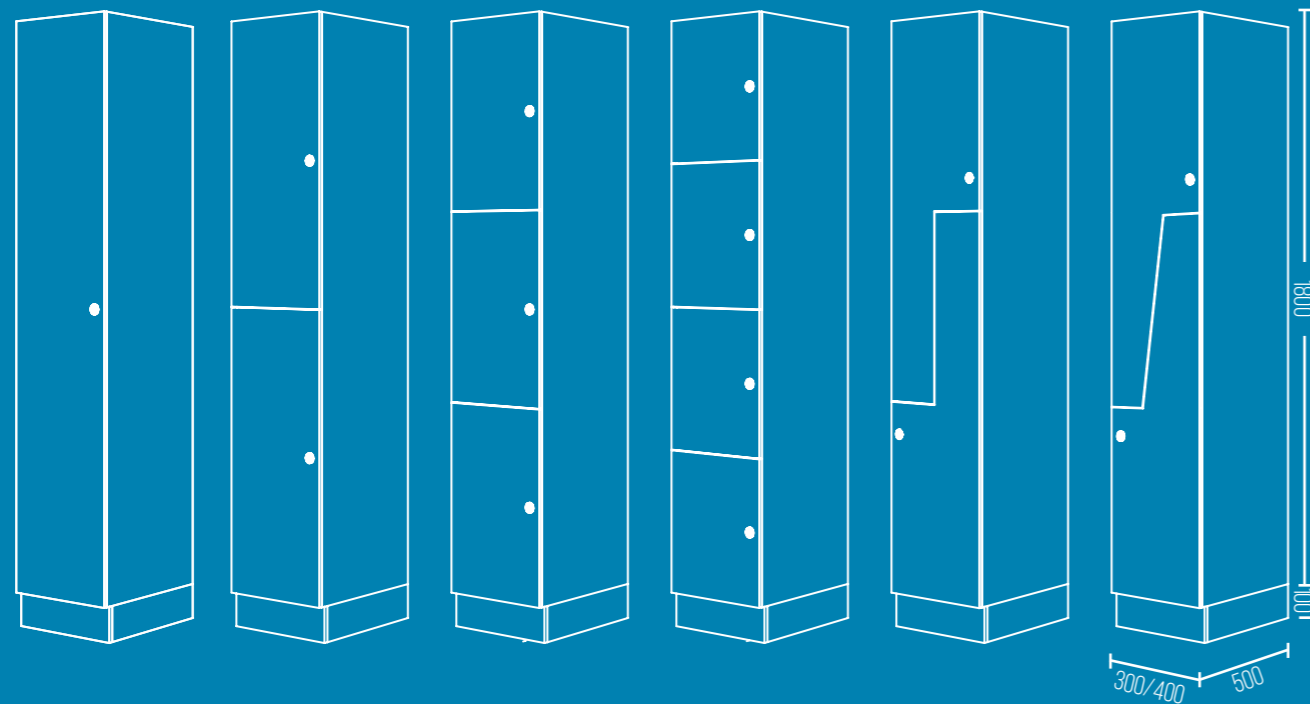

Overall Depth: 500mm deep.

Locker Carcass: Available in either 16mm MR melamine or 16mm PVC rigid board.

Locker Doors: Available in either 13mm compact laminate or 18mm MR.

Locker Locks: Range of options from standard key lock, digital lock, pad lock, coin operated or Mifare.

Internal of Locker: Comes with shelf and hanging rail, pending on the design.

1 DOOR

2 DOOR

3 DOOR

4 DOOR

Z DOOR

PREMIUM
Z DOOR

4 DOOR LOCKERS: MAICA CORAL BLUE / MAICA GREEN YELLOW
Z DOOR LOCKERS: MAICA GREEN YELLOW / MAICA GLACED BLUE